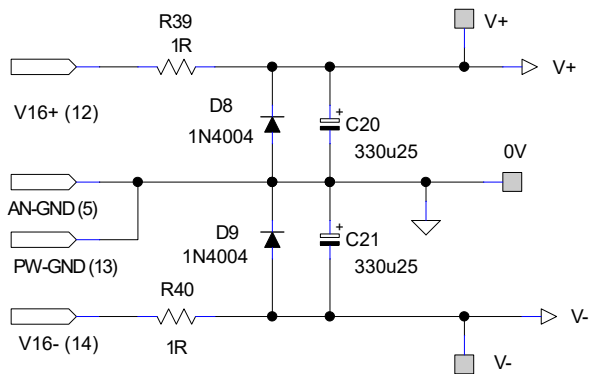

Sound Skulptor	Title : MP 512 micpre page 3/4	Sch Rev : 1.6
	www.soundskulptor.com	
	Copyright ©2013 to today SoundSkulptor	
		Last modified : 28/04/20

Sound Skulptor	Title : MP 5 2 micpre page 4/4	Sch Rev : 1.6
	www.soundskulptor.com Copyright ©2013 to today SoundSkulptor	
	Last modified : 28/04/20	