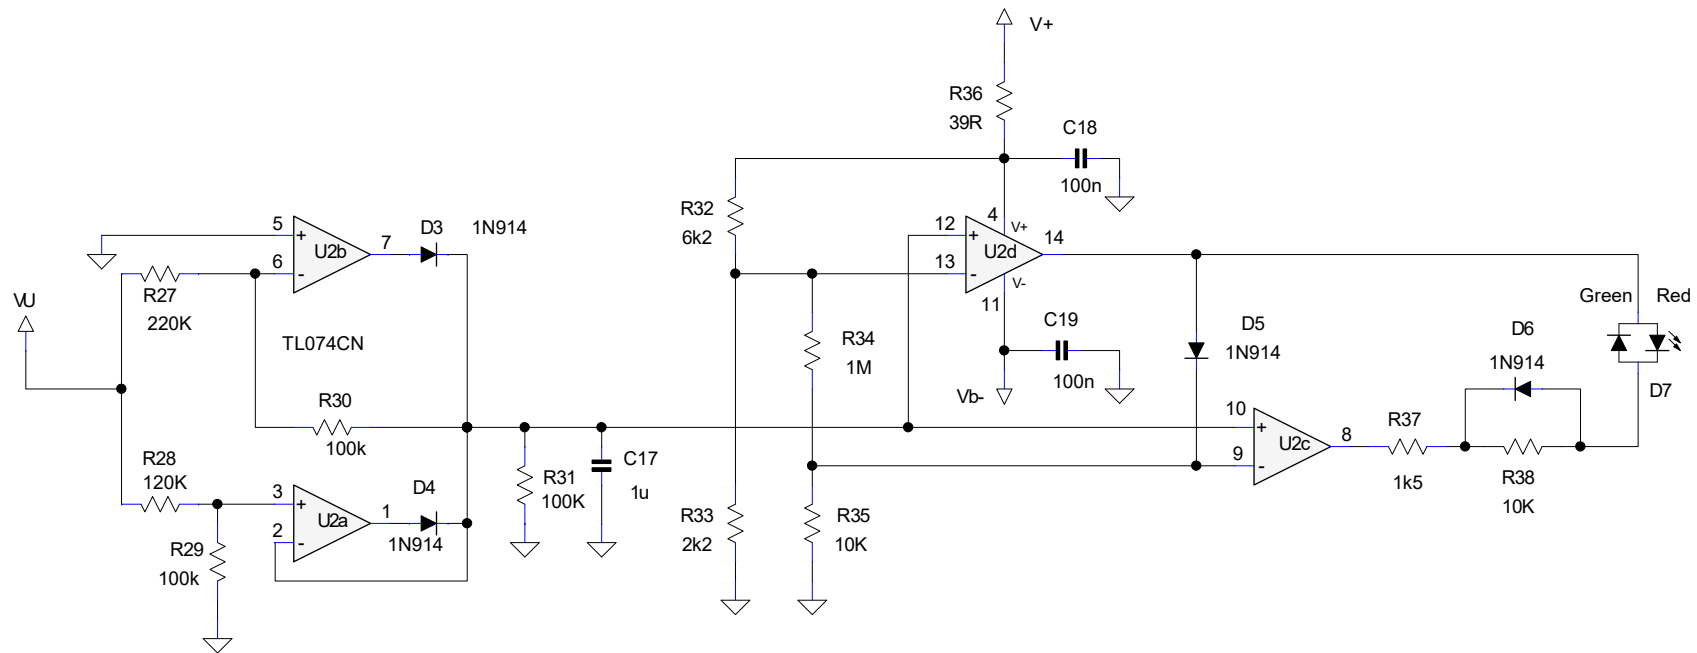

Sound Skulptor	Title: MP 512 micpre page 1/4	Sch Rev : 1.6
	www.soundskulptor.com	
	Copyright ©2013 to today SoundSkulptor	
		Last modified : 22/05/25

Sound Skulptor	Title : MP 512 micpre page 2/4	Sch Rev : 1.6
	www.soundskulptor.com Copyright ©2013 to today SoundSkulptor	
		Last modified : 28/04/20