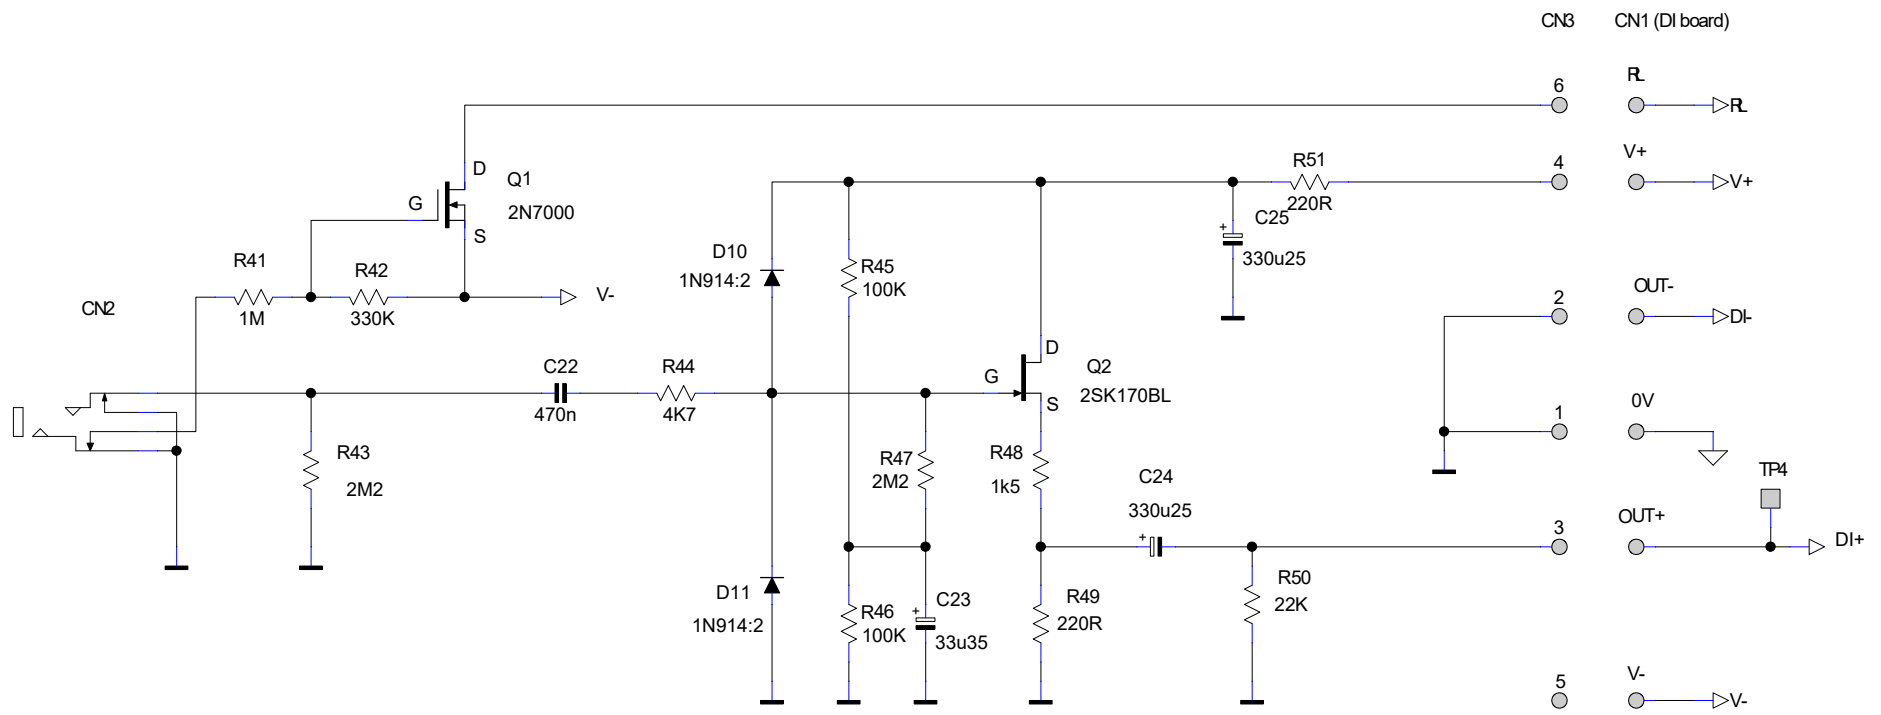

Sound Skulptor	Title: MP 512 micpre page 1/4	Sch Rev : 1.6
	www.soundskulptor.com	
	Copyright ©2013 to today SoundSkulptor	
		Last modified : 22/05/25

Sound Skulptor	Title : MP 512 micpre page 2/4	Sch Rev : 1.6
	www.soundskulptor.com Copyright ©2013 to today SoundSkulptor	
		Last modified : 28/04/20

Sound Skulptor	Title : MP 512 micpre page 3/4	Sch Rev : 1.6
	www.soundskulptor.com	
	Copyright ©2013 to today SoundSkulptor	
		Last modified : 28/04/20

Sound Skulptor	Title : MP 5 2 micpre page 4/4	Sch Rev : 1.6
	www.soundskulptor.com Copyright ©2013 to today SoundSkulptor	
	Last modified : 28/04/20	