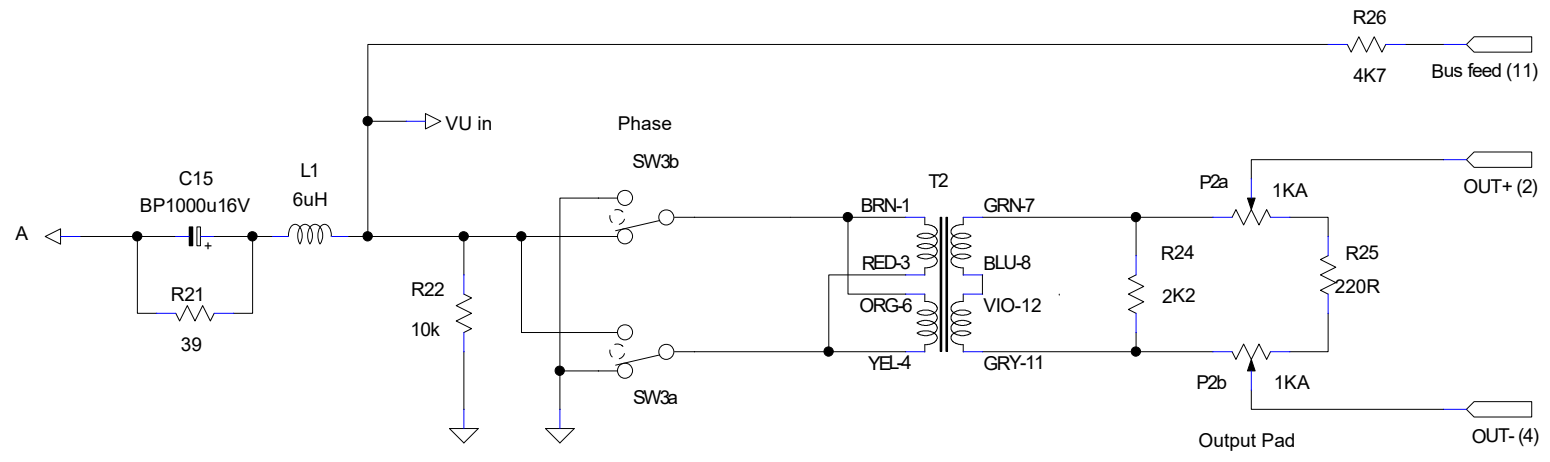

Sound Skulptor	Title: MP 512 micpre page 1/4	Sch Rev : 1.6
	www.soundskulptor.com	
	Copyright ©2013 to today SoundSkulptor	
		Last modified : 22/05/25

Sound Skulptor	Title : MP 512 micpre page 2/4	Sch Rev : 1.6
	www.soundskulptor.com Copyright ©2013 to today SoundSkulptor	
		Last modified : 28/04/20