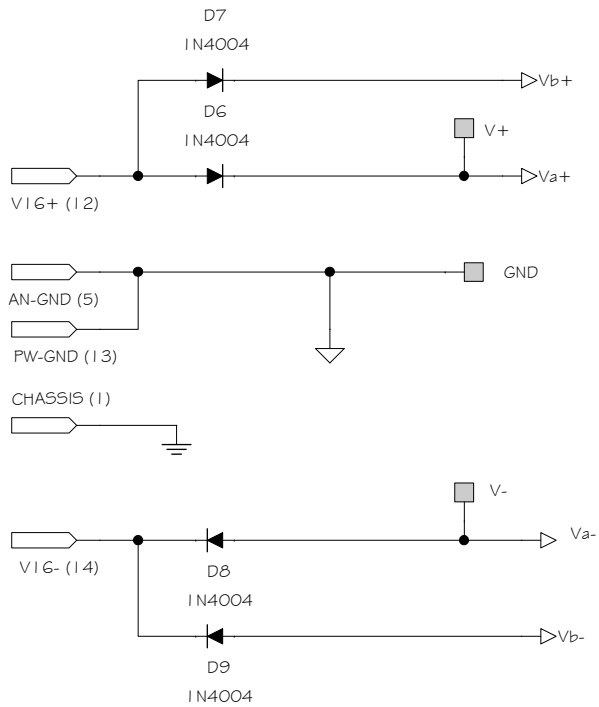

The grayed items do not belong to the MP 5.12

Sound Skulptor	Title : MP 5.12 micpre page 1/4	Sch Rev : 1.2
	www.soundskulptor.com Copyright ©2013 to today SoundSkulptor	PCB Rev : 1.4
	Last modified : 16/01/13	

Sound Skulptor	Title : MP 5.12 micpre page 2/4	Sch Rev : 1.2
	www.soundskulptor.com Copyright ©2013 to today SoundSkulptor	PCB Rev : 1.4
		Last modified : 16/01/13

Sound Skulptor	Title : MP 5.12 micpre page 3/4	Sch Rev : 1.2
	www.soundskulptor.com Copyright ©2013 to today SoundSkulptor	PCB Rev : 1.4
		Last modified : 16/01/13