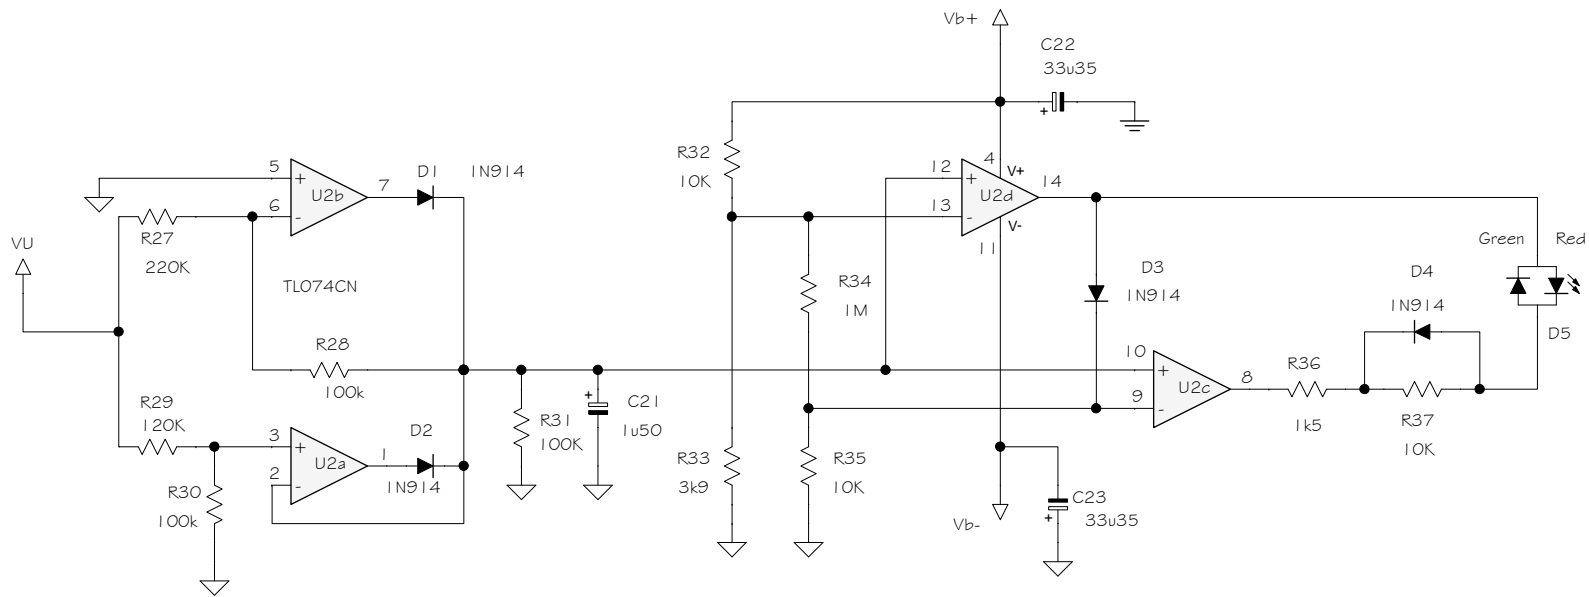

Sound Skulptor	Title : MP 5.12 micpre page 3/4	Sch Rev : 1.2
	www.soundskulptor.com Copyright ©2013 to today SoundSkulptor	PCB Rev : 1.4
		Last modified : 16/01/13