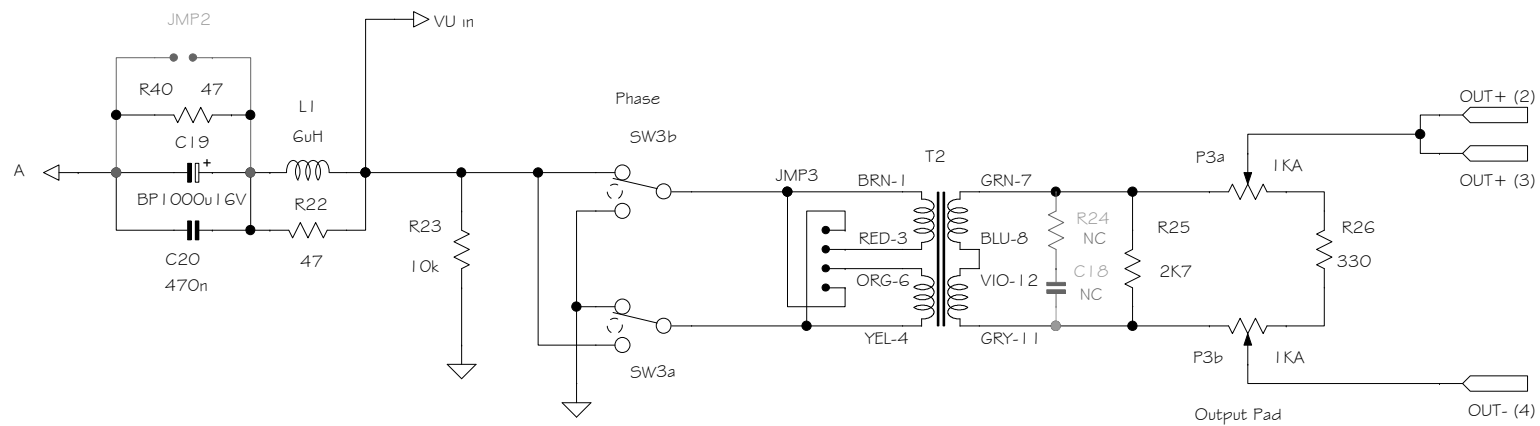

The grayed items do not belong to the MP 5.12

Sound Skulptor	Title : MP 5.12 micpre page 1/4	Sch Rev : 1.2
	www.soundskulptor.com Copyright ©2013 to today SoundSkulptor	PCB Rev : 1.4
	Last modified : 16/01/13	