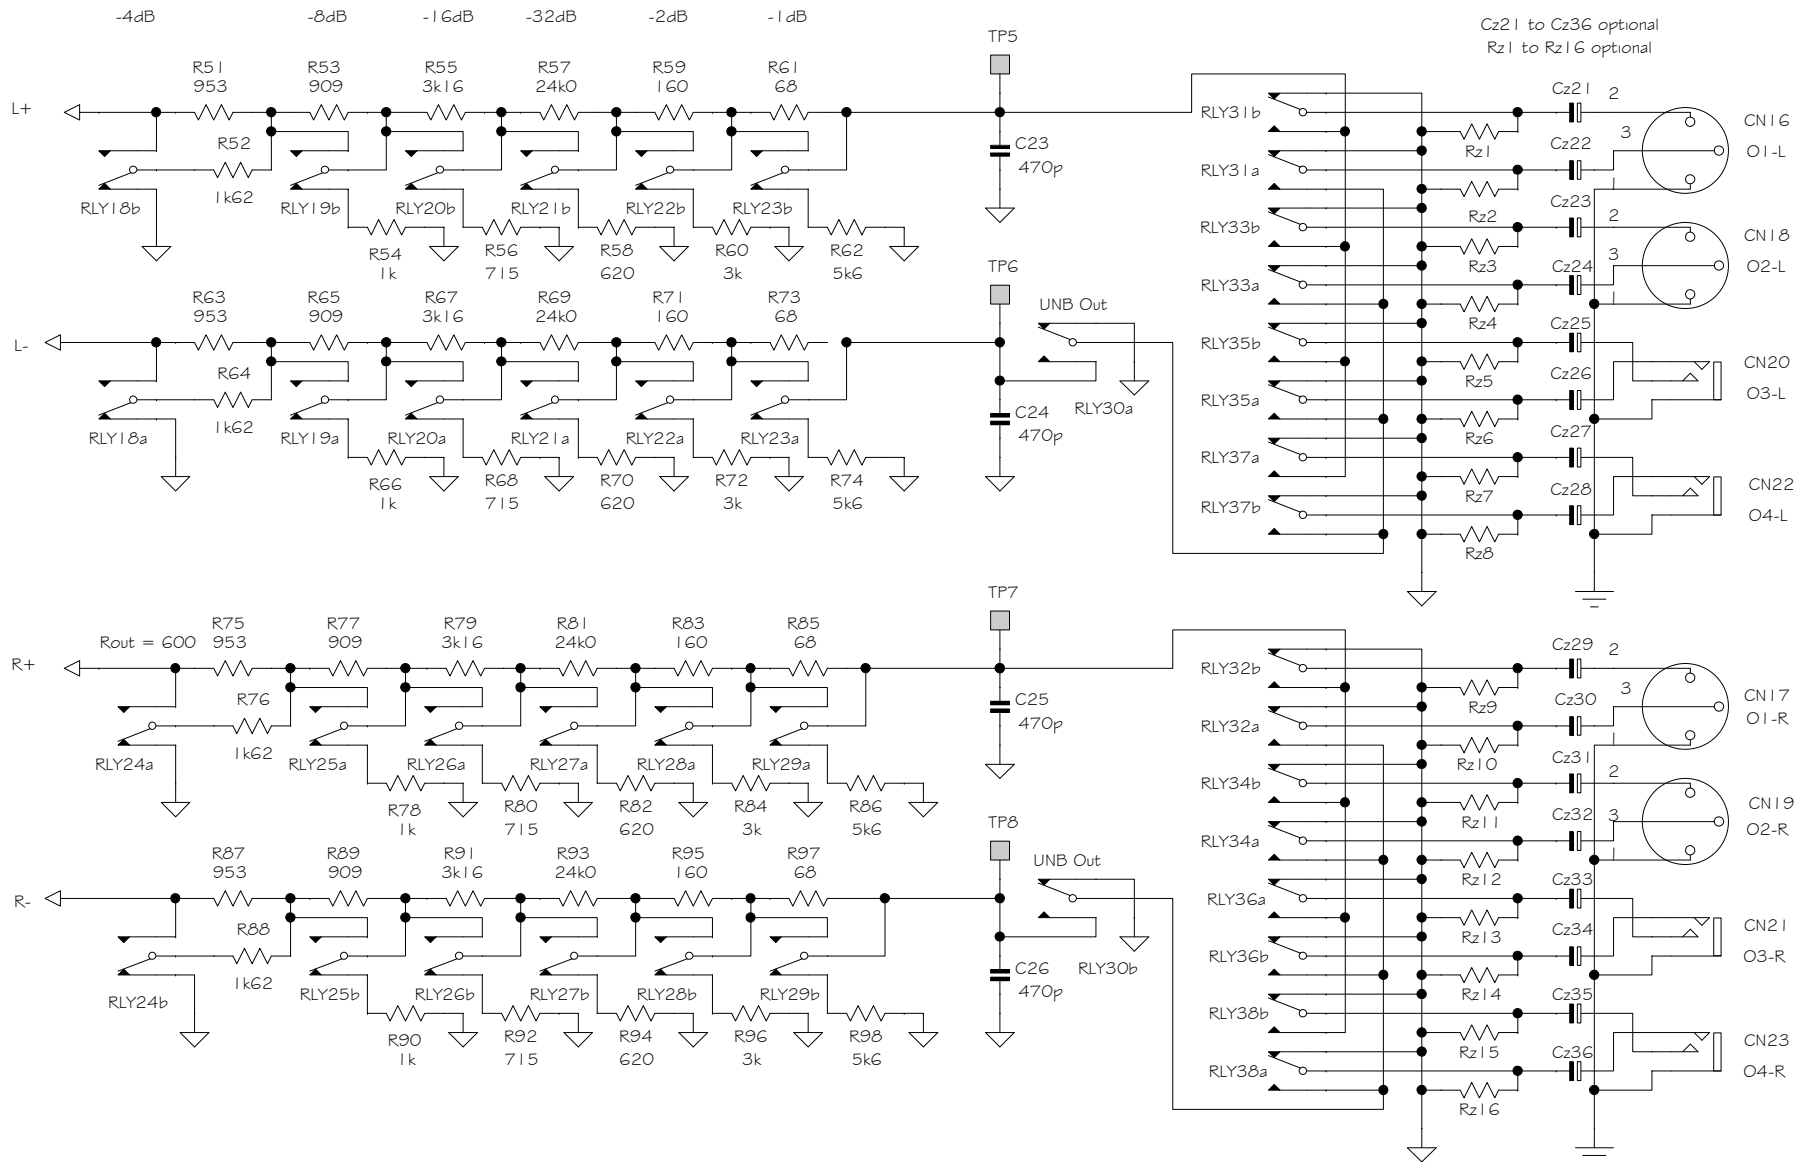

Sound
Skulptor

Title : **MC624 page 3/7**
www.soundskulptor.com
Copyright ©2014 to today SoundSkulptor

Sch Rev : 1.4

PCB Rev : 1.4

Last modified : 18/01/17