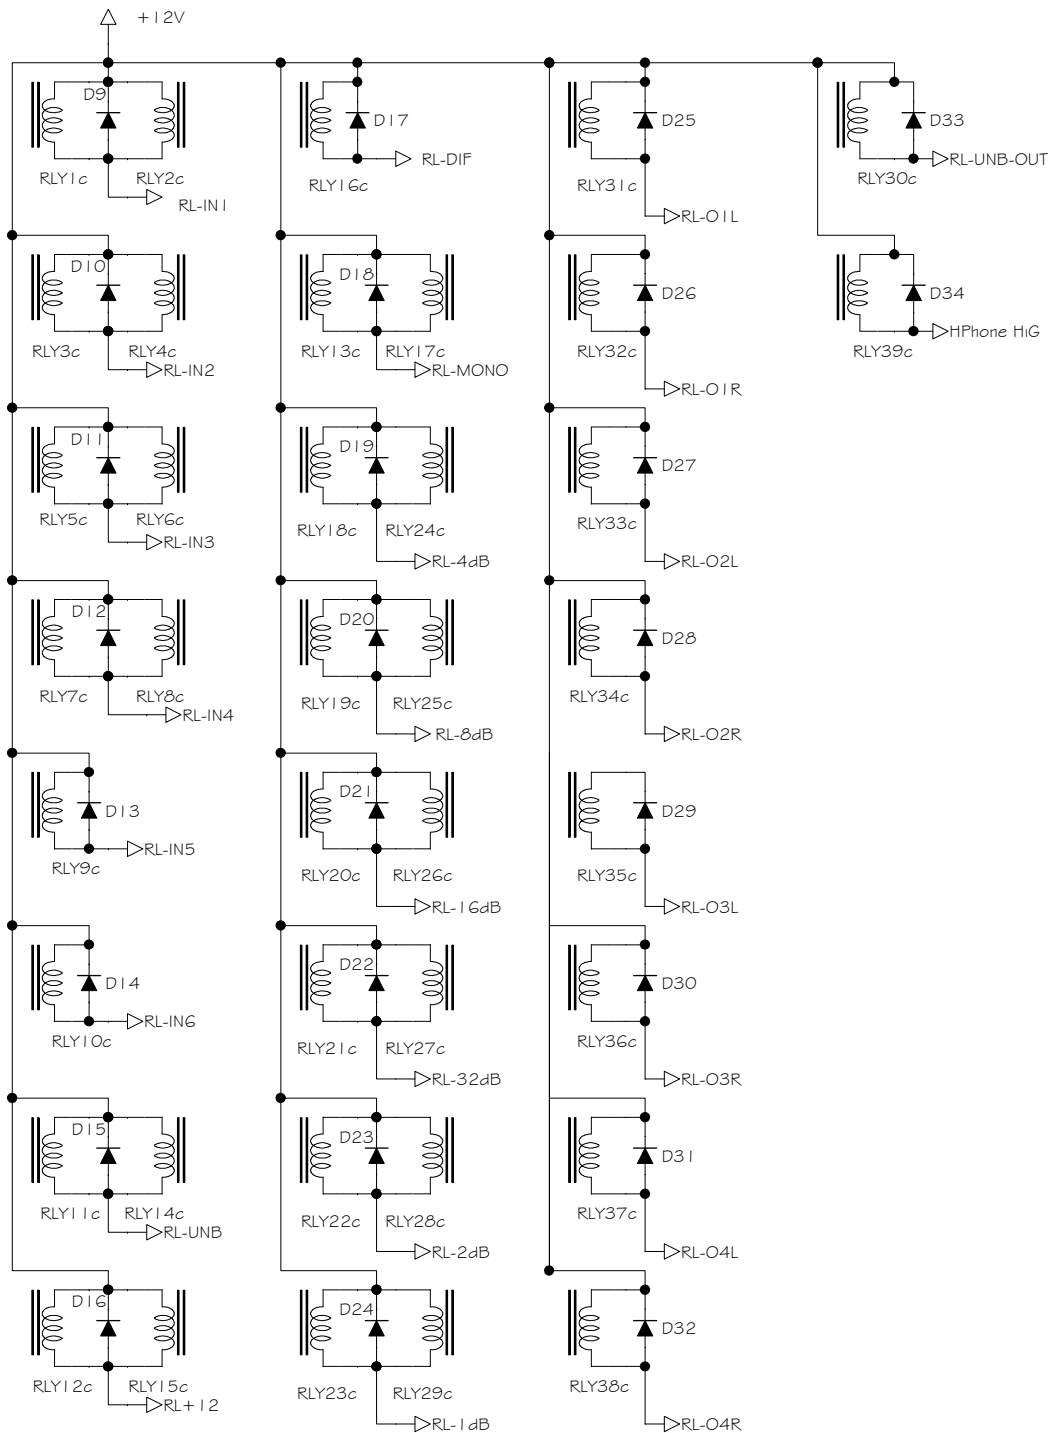

Sound  
Skulptor

Title : **MC624 page 3/7**  
 www.soundskulptor.com  
 Copyright ©2014 to today SoundSkulptor

Sch Rev : 1.4

PCB Rev : 1.4

Last modified : 18/01/17

|                           |  |                          |
|---------------------------|--|--------------------------|
| <b>Sound<br/>Skulptor</b> | Title : <b>MC624 page 4/7</b>          | Sch Rev : 1.4            |
|                           | www.soundskulptor.com                  | PCB Rev : 1.4            |
|                           | Copyright ©2014 to today SoundSkulptor | Last modified : 18/01/17 |