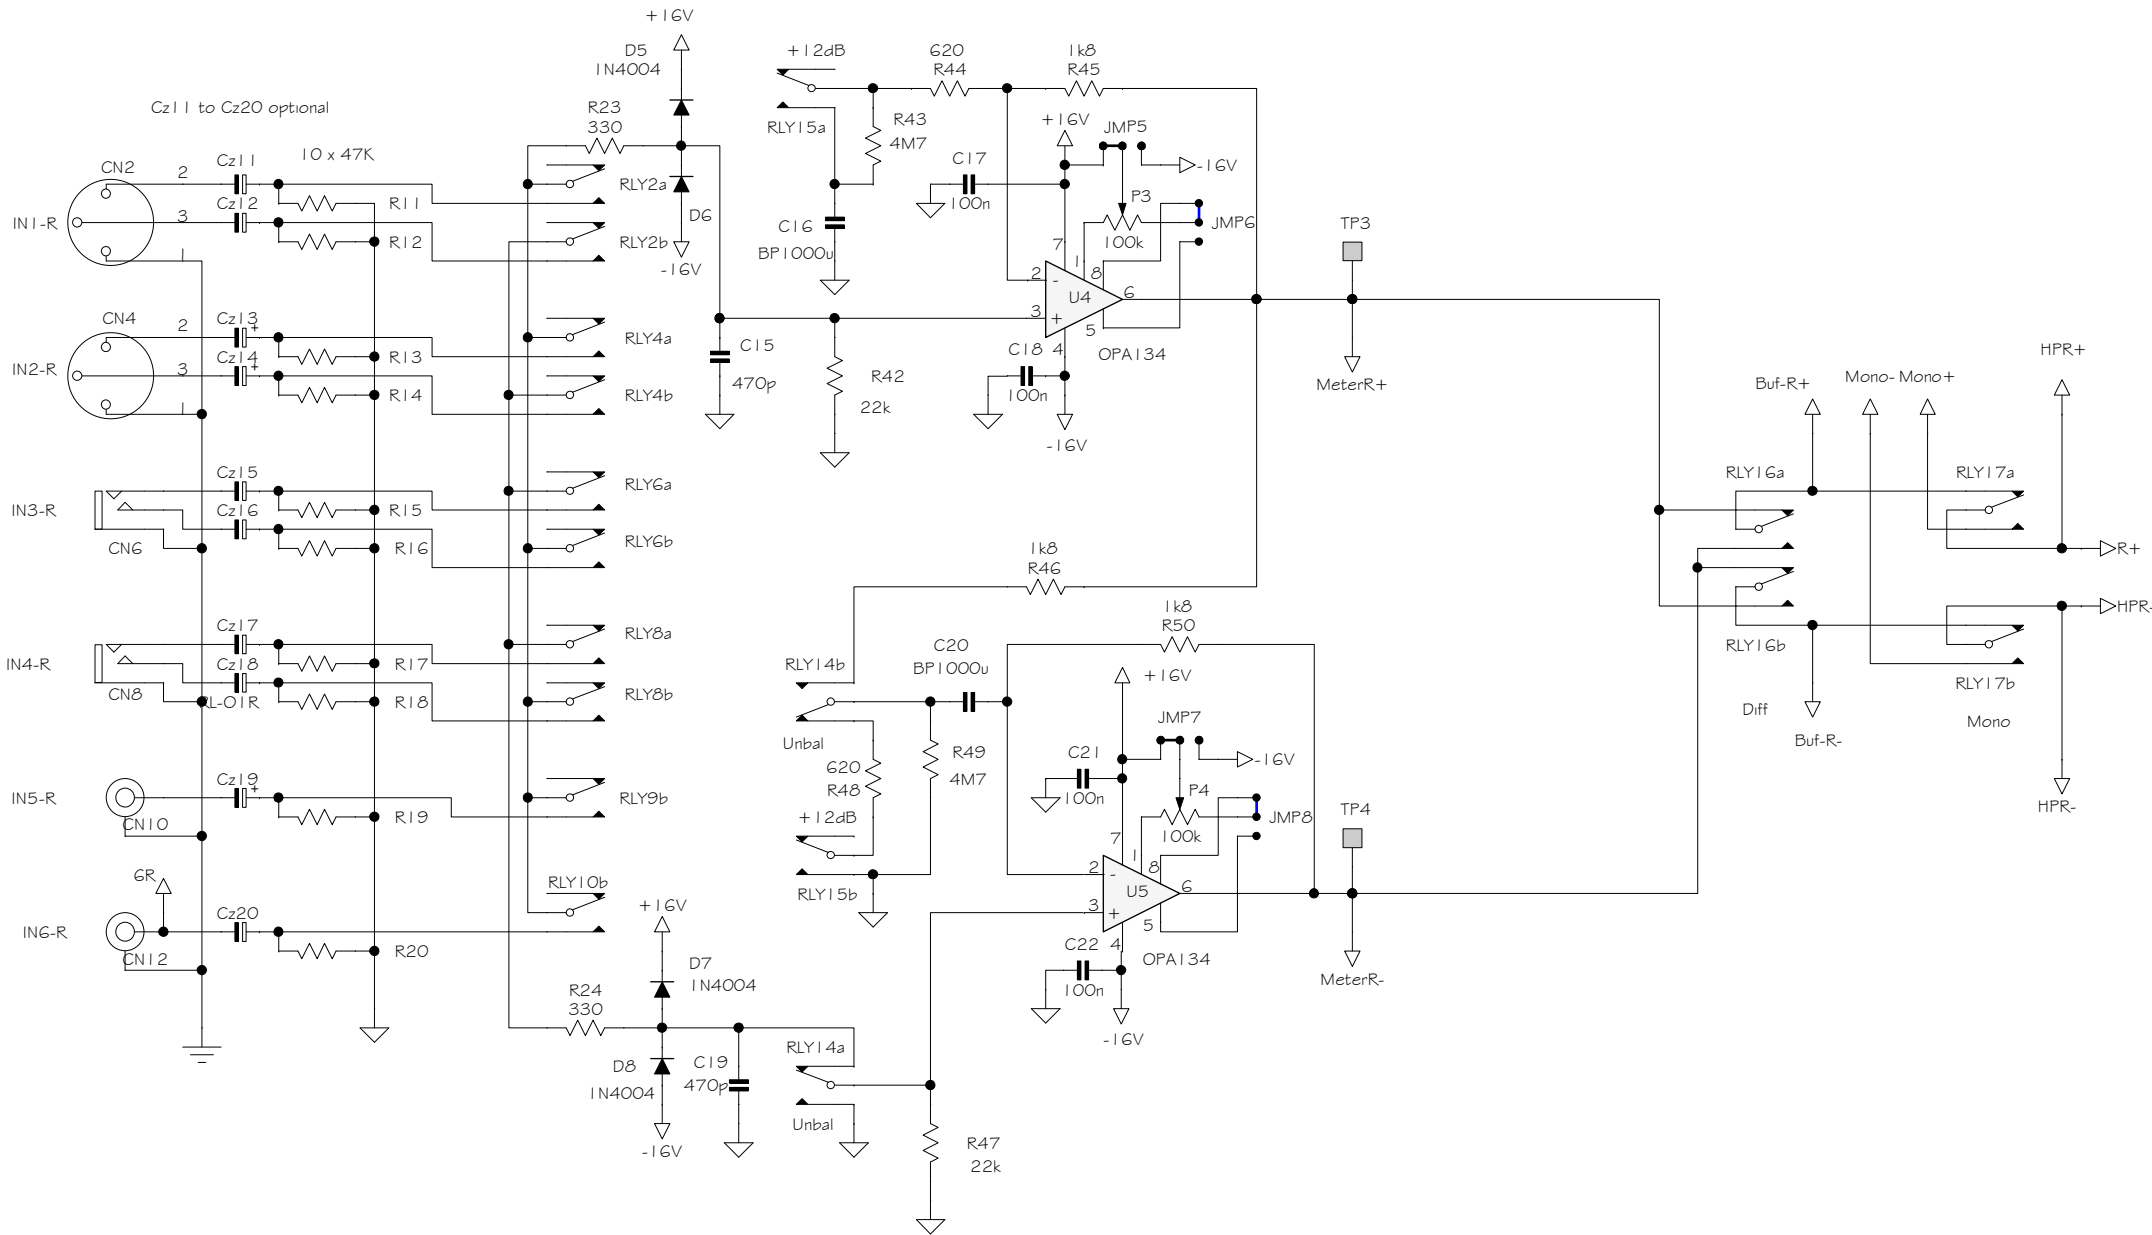

|                       |  |                          |
|-----------------------|--|--------------------------|
| <b>Sound Skulptor</b> | Title : <b>MC624 page 1/7</b>          | Sch Rev : 1.4            |
|                       | www.soundskulptor.com                  | PCB Rev : 1.4            |
|                       | Copyright ©2014 to today SoundSkulptor | Last modified : 18/01/17 |
|                       |  |                          |