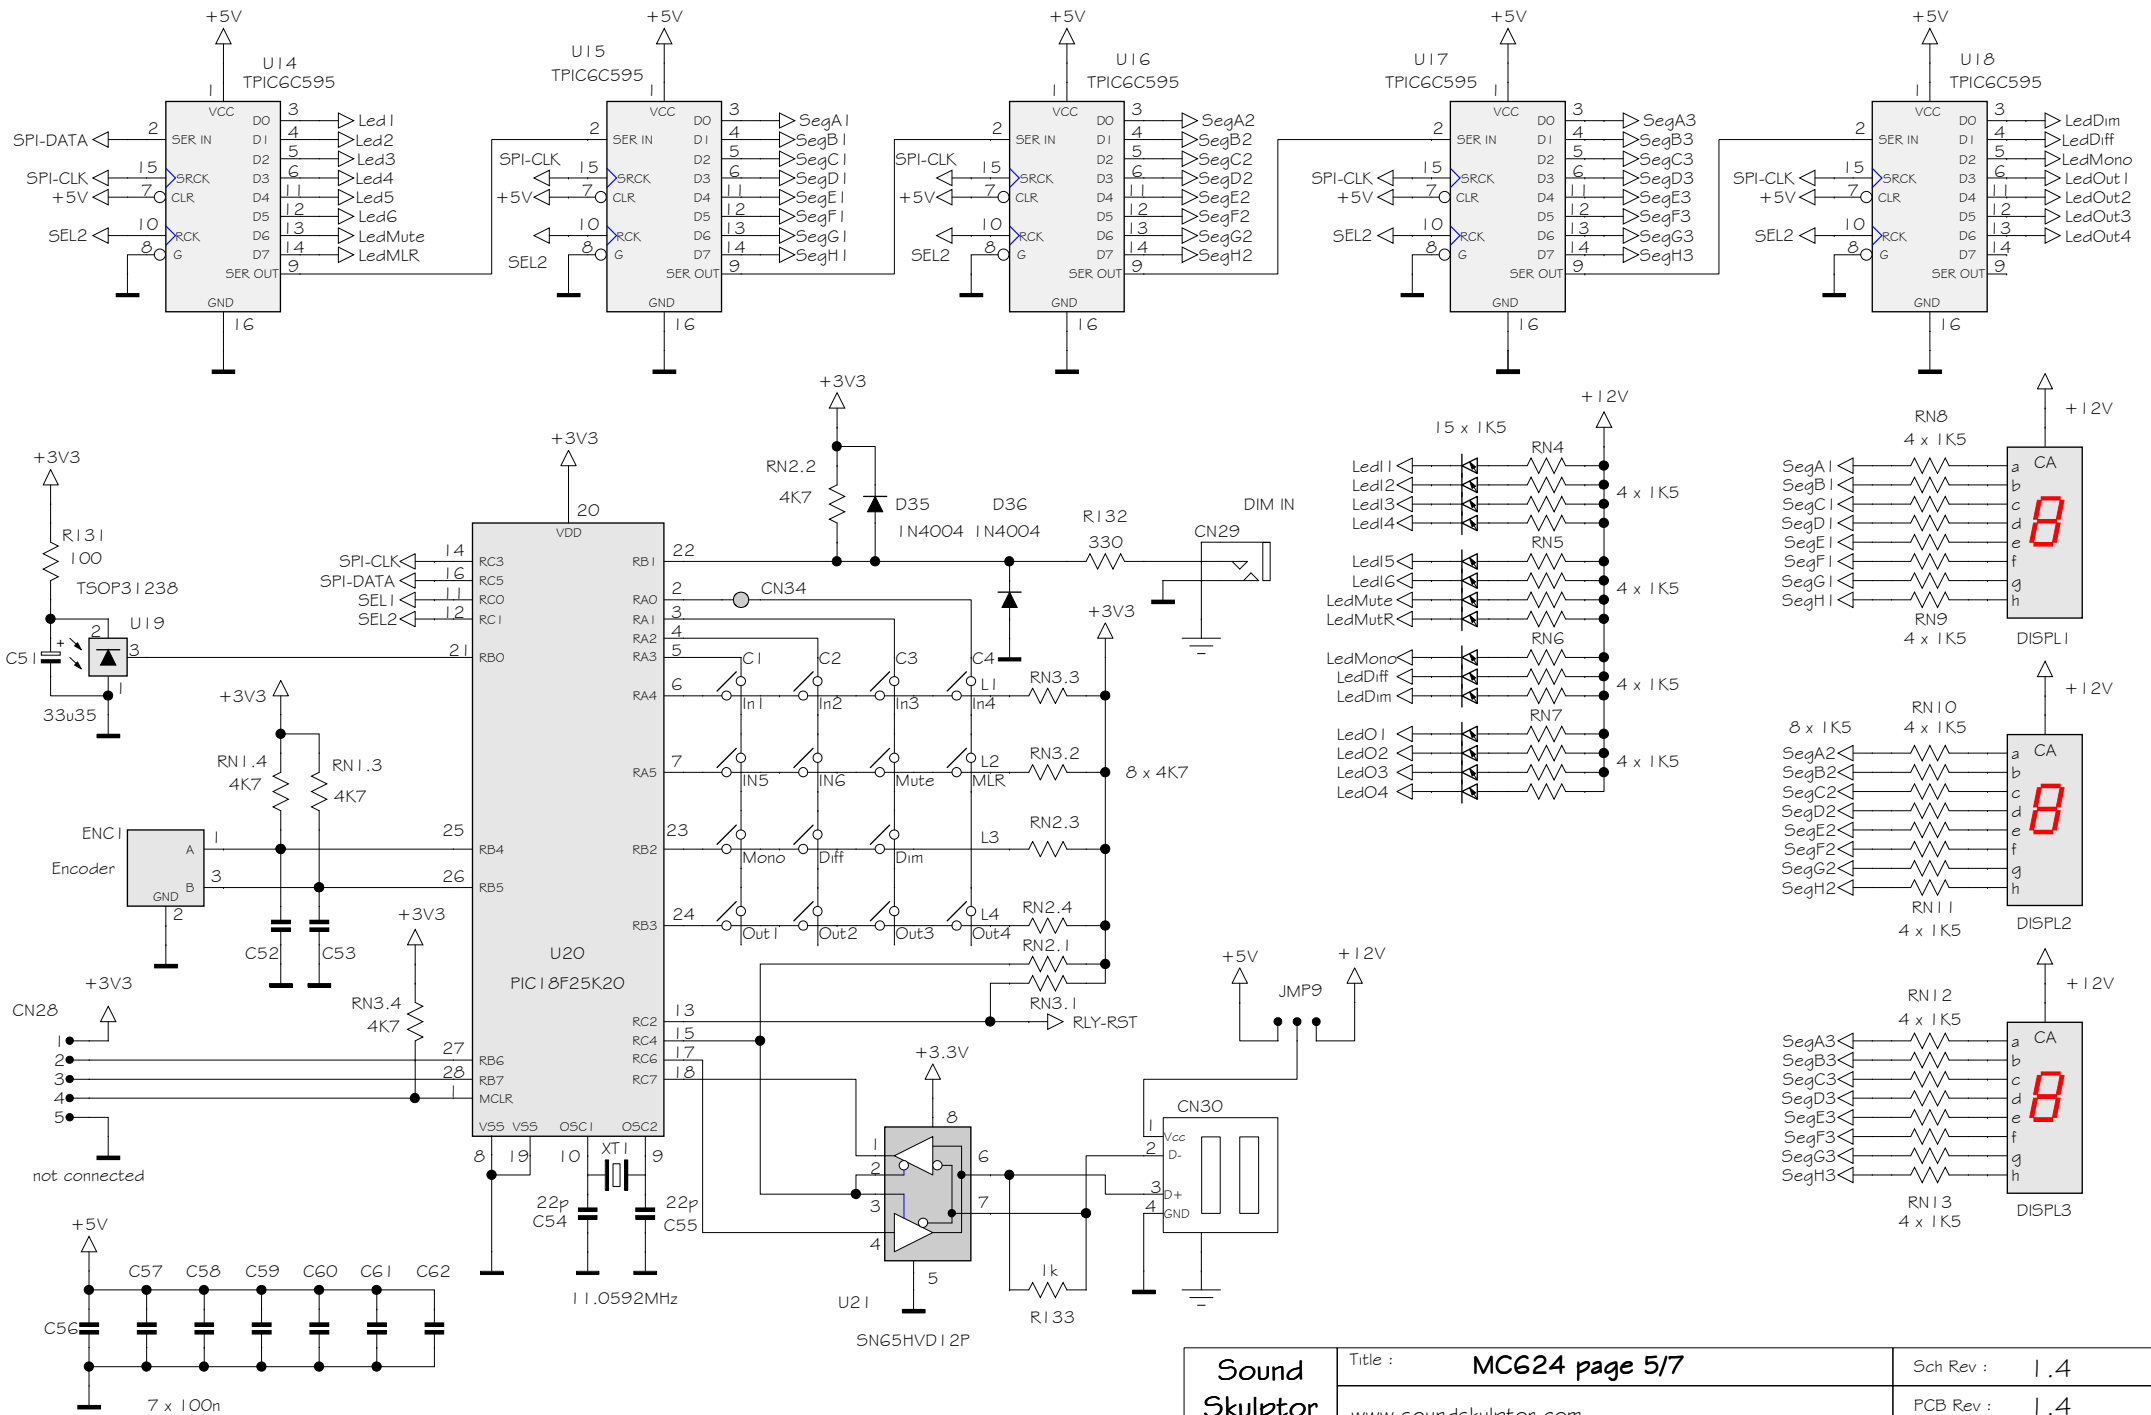

Sound  
Skulptor

Title : **MC624 page 3/7**  
 www.soundskulptor.com  
 Copyright ©2014 to today SoundSkulptor

Sch Rev : 1.4

PCB Rev : 1.4

Last modified : 18/01/17

|                           |  |                          |
|---------------------------|--|--------------------------|
| <b>Sound<br/>Skulptor</b> | Title : <b>MC624 page 4/7</b>          | Sch Rev : 1.4            |
|                           | www.soundskulptor.com                  | PCB Rev : 1.4            |
|                           | Copyright ©2014 to today SoundSkulptor | Last modified : 18/01/17 |