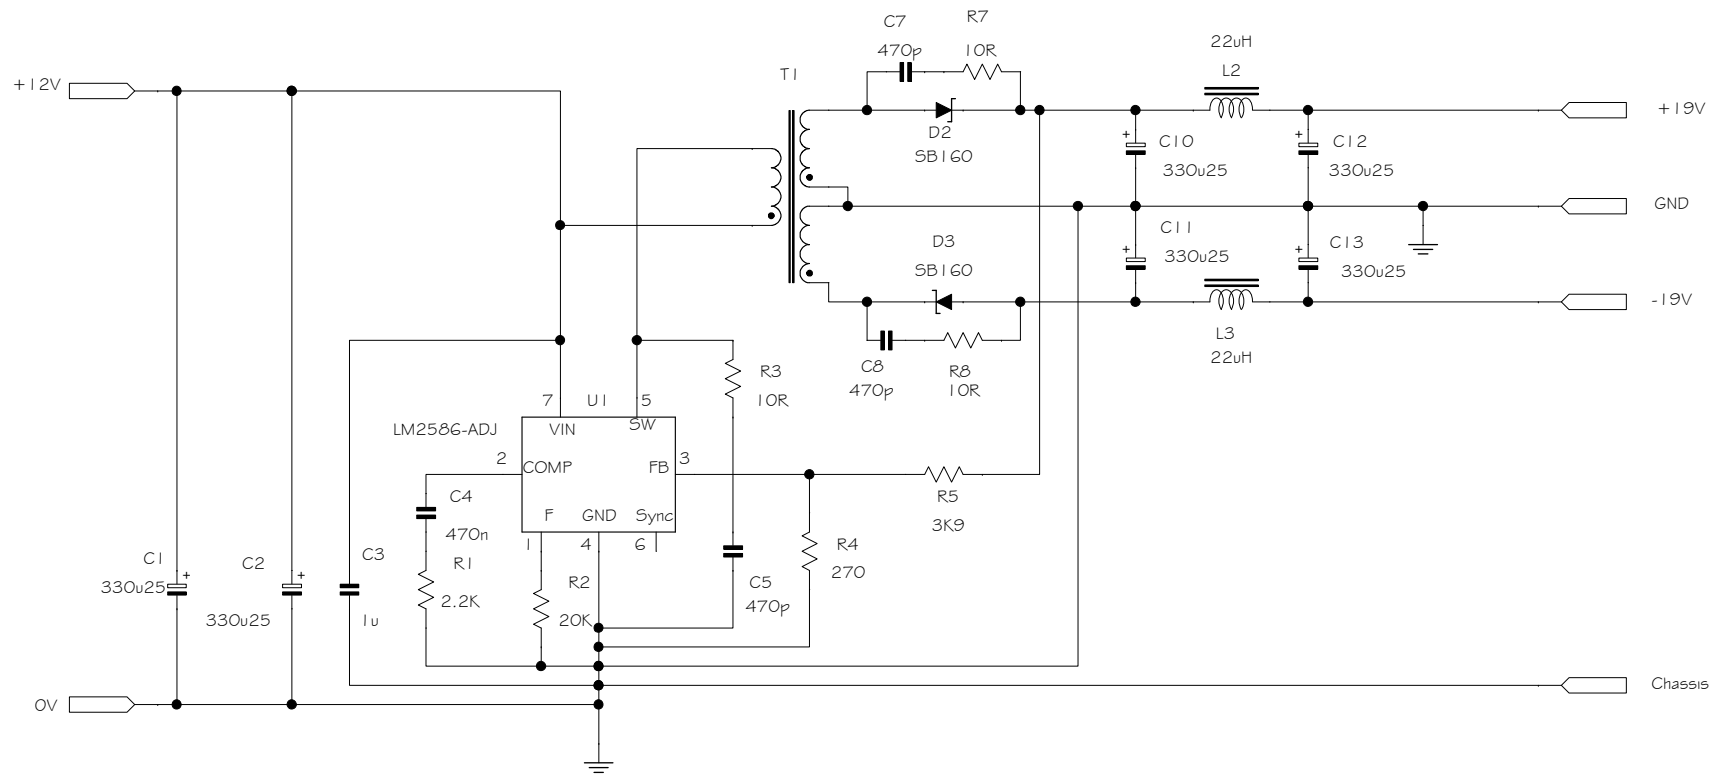

Sound Skulptor	Title : Switcher-3	Sch Rev : 1.3
	www.soundskulptor.com Copyright ©2013 to today SoundSkulptor	PCB Rev : 1.2
		Last modified : | 7/03/15