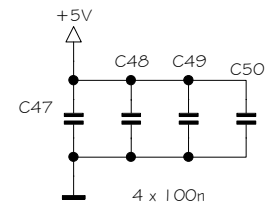

Sound Skulptor	Title : MC624 page 6/7	Sch Rev : 1.4
	www.soundskulptor.com	PCB Rev : 1.4
	Copyright ©2014 to today SoundSkulptor	Last modified : 18/01/17