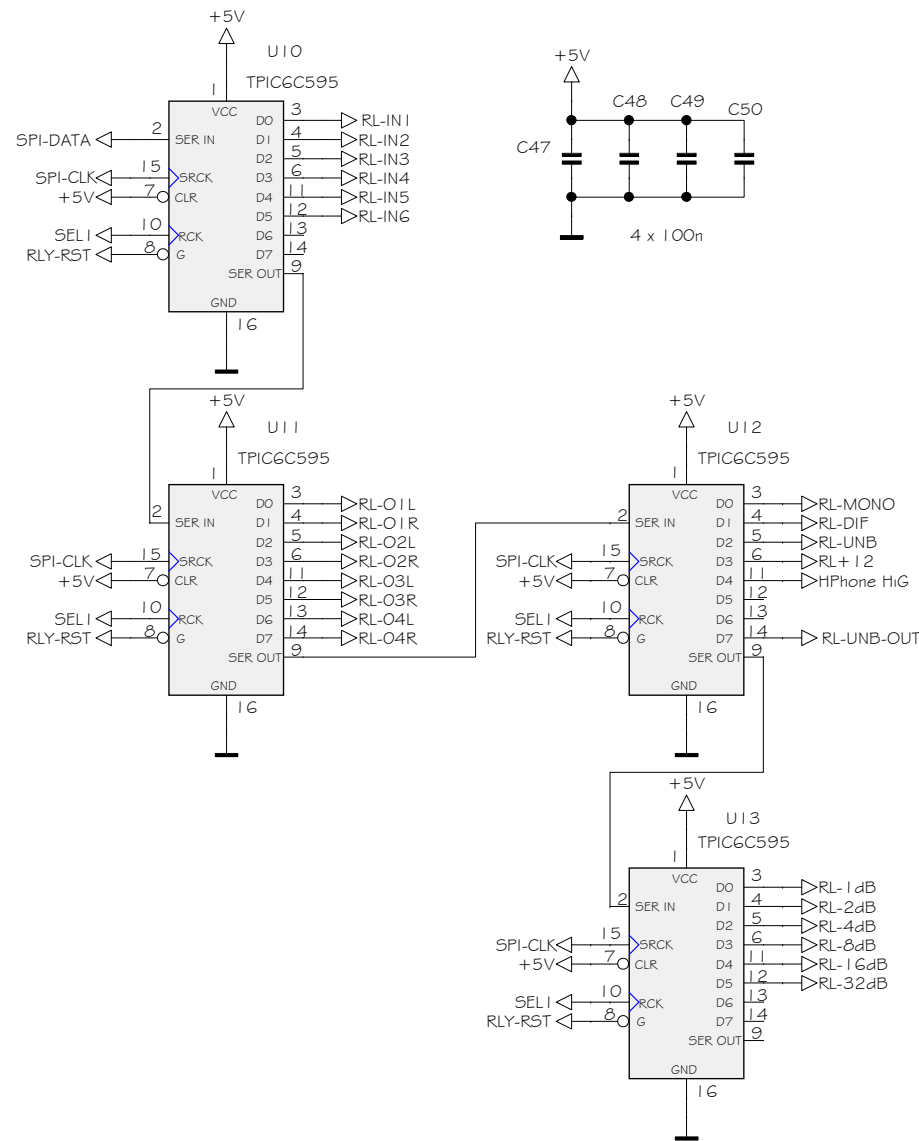

Sound  
Skulptor

Title : **MC624 page 3/7**  
 www.soundskulptor.com  
 Copyright ©2014 to today SoundSkulptor

Sch Rev : 1.4

PCB Rev : 1.4

Last modified : 18/01/17

|                           |  |                          |
|---------------------------|--|--------------------------|
| <b>Sound<br/>Skulptor</b> | Title : <b>MC624 page 4/7</b>          | Sch Rev : 1.4            |
|                           | www.soundskulptor.com                  | PCB Rev : 1.4            |
|                           | Copyright ©2014 to today SoundSkulptor | Last modified : 18/01/17 |