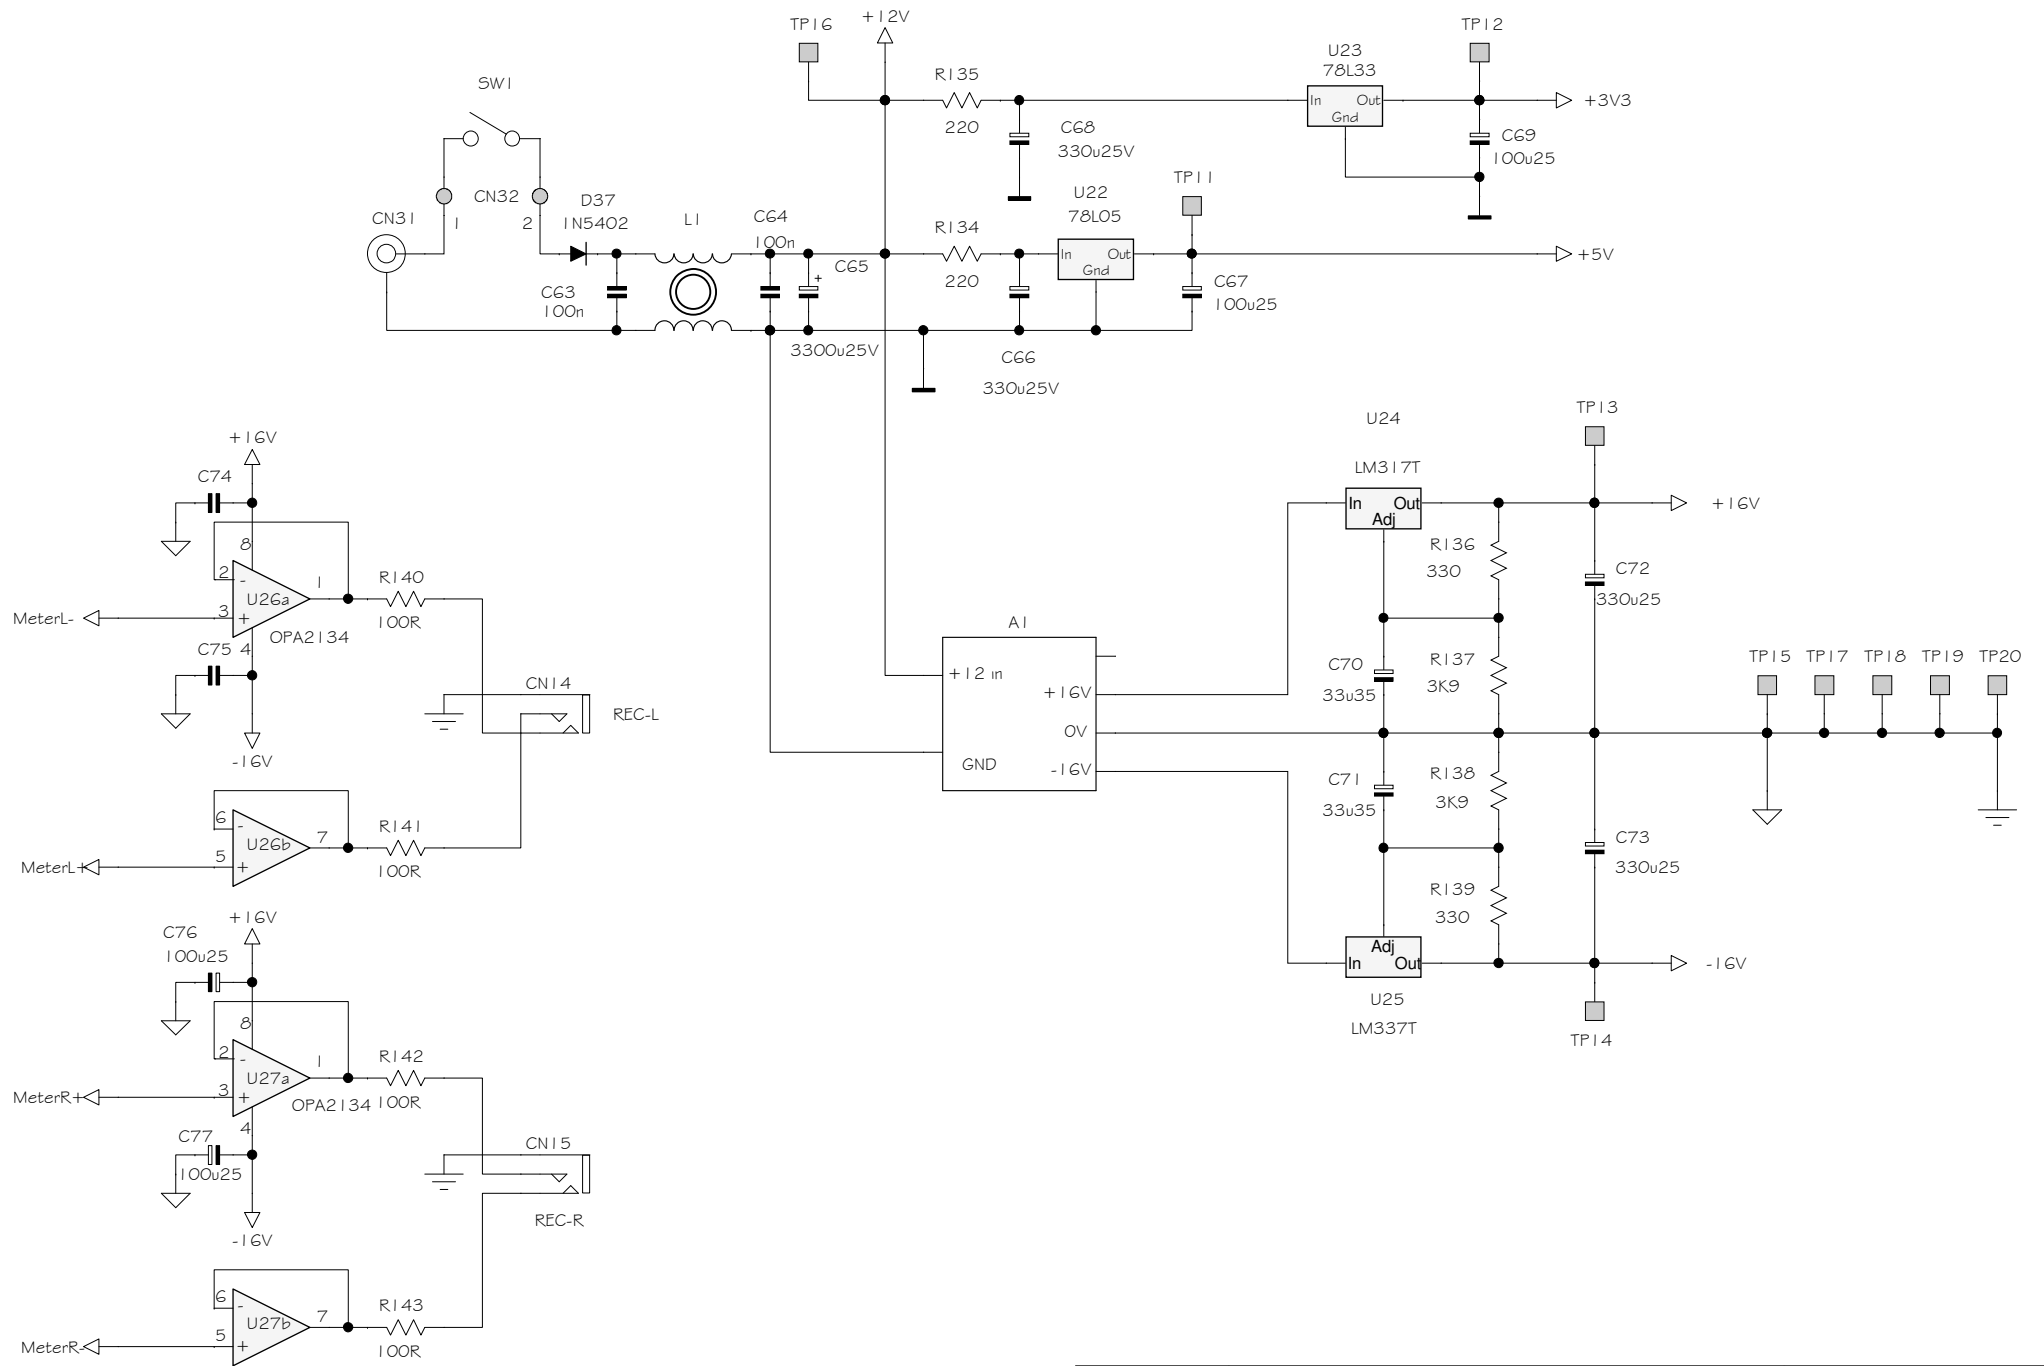

Sound Skulptor	Title : MC624 page 7/7	Sch Rev : | .4
	www.soundskulptor.com	PCB Rev : | .4
	Copyright ©2014 to today SoundSkulptor	Last modified : | 8/01/17