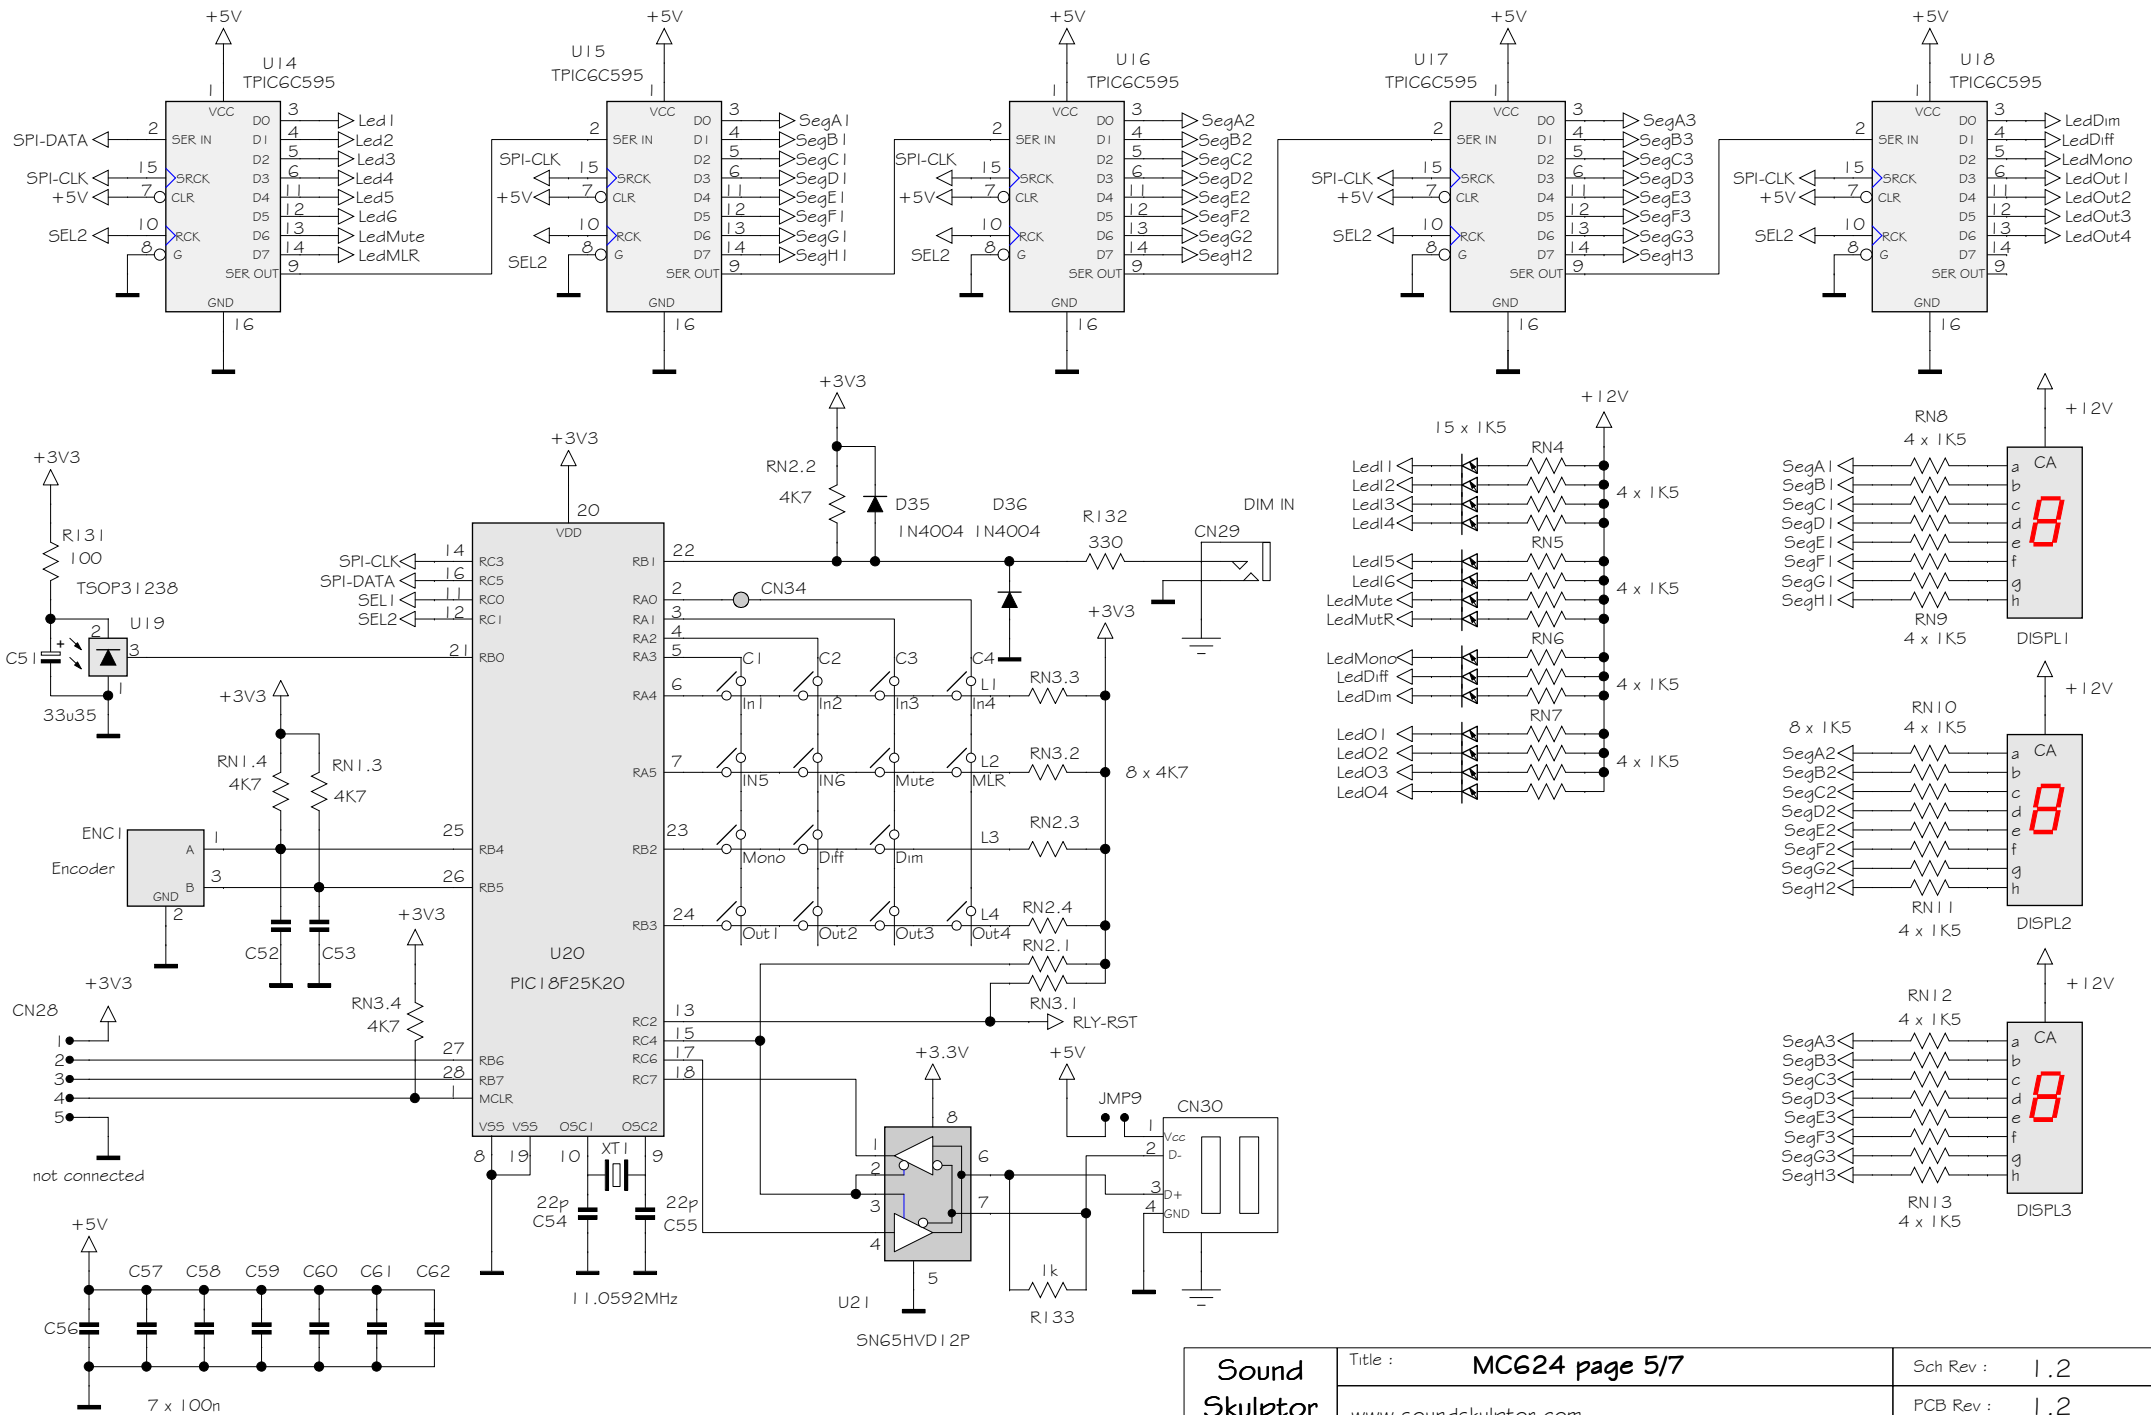

Sound
Skulptor

Title : **MC624 page 5/7**
www.soundskulptor.com
Copyright ©2014 to today SoundSkulptor

Sch Rev : 1.2
PCB Rev : 1.2
Last modified : 04/07/14

Sound Skulptor

Title : MC624 page 6/7

www.soundskulptor.com