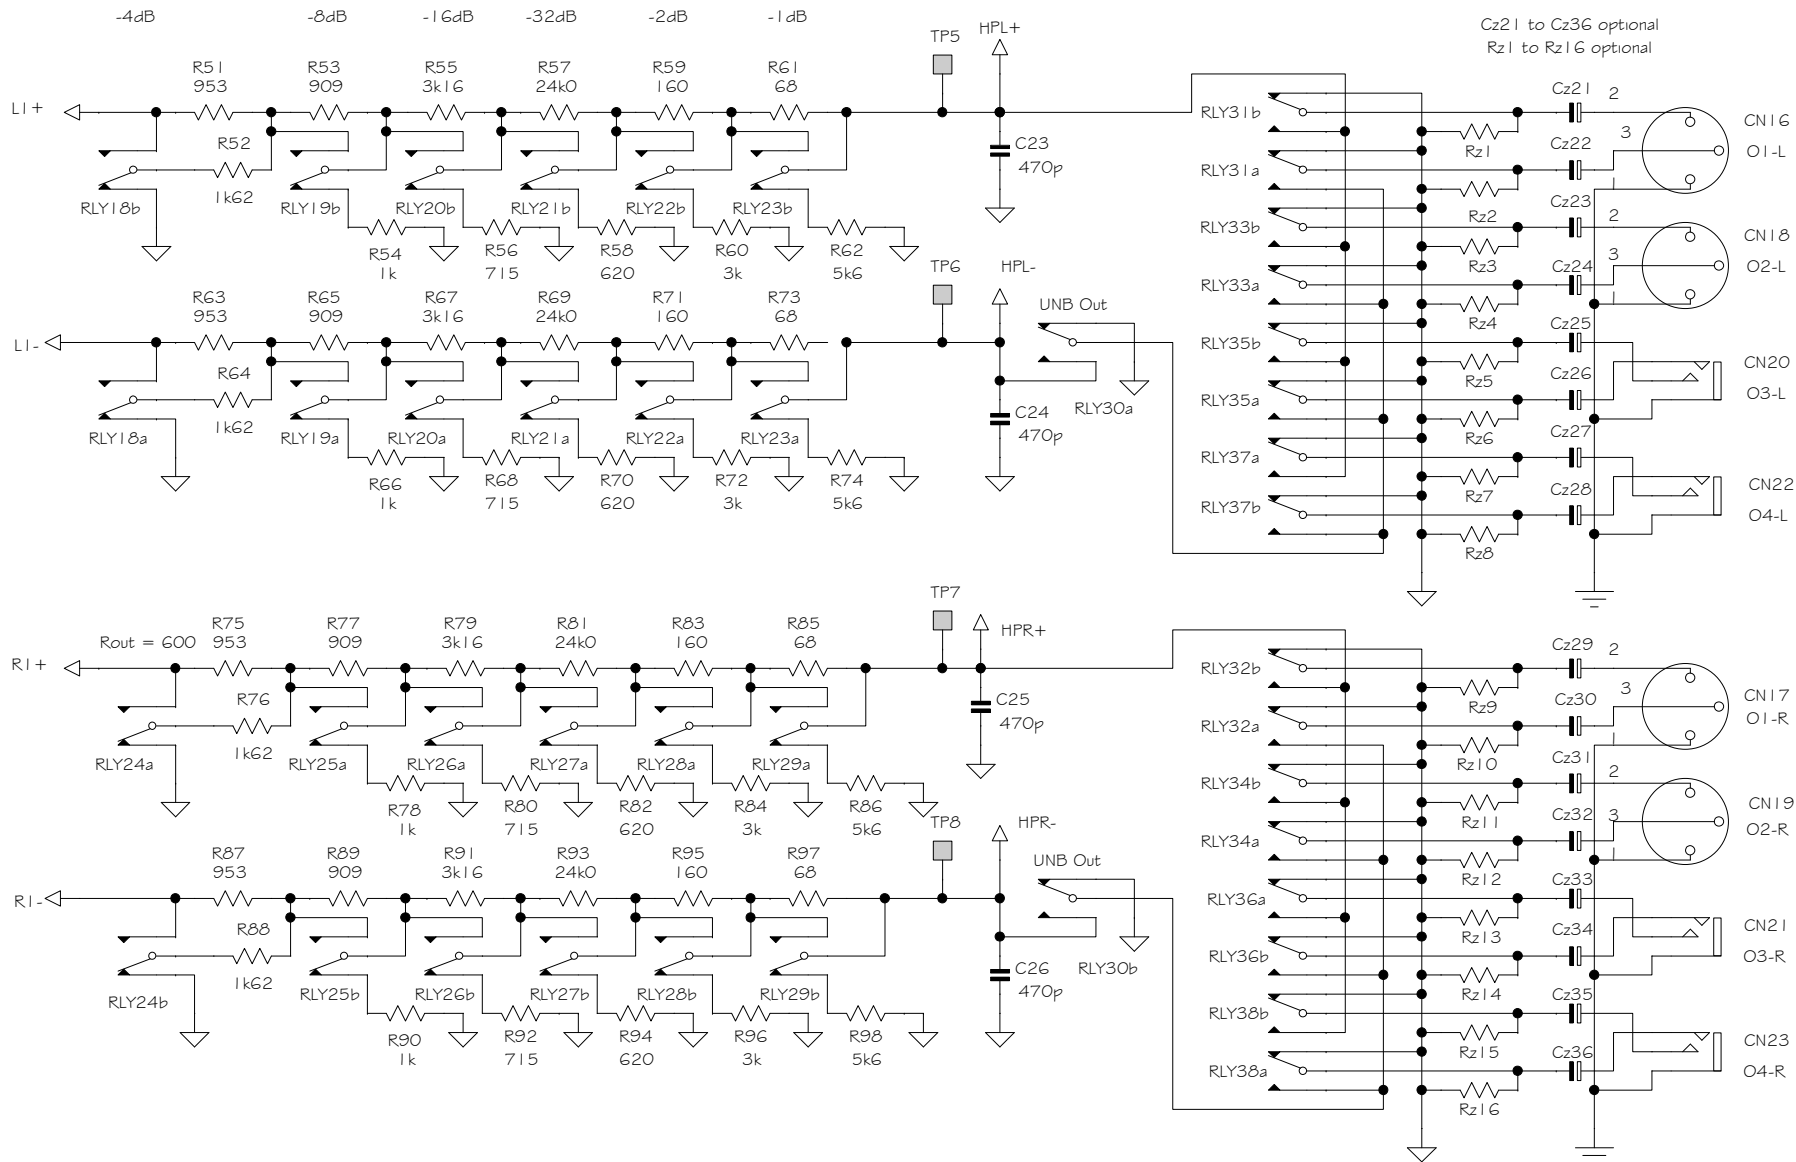

Sound Skulptor	Title :	MC624 page 1/7	Sch Rev :	1.2
		www.soundskulptor.com	PCB Rev :	1.2
		Copyright ©2014 to today SoundSkulptor		
			Last modified :	04/07/14

Sound Skulptor	Title : MC624 page 2/7	Sch Rev : 1.2
	www.soundskulptor.com Copyright ©2014 to today SoundSkulptor	PCB Rev : 1.2
		Last modified : 04/07/14