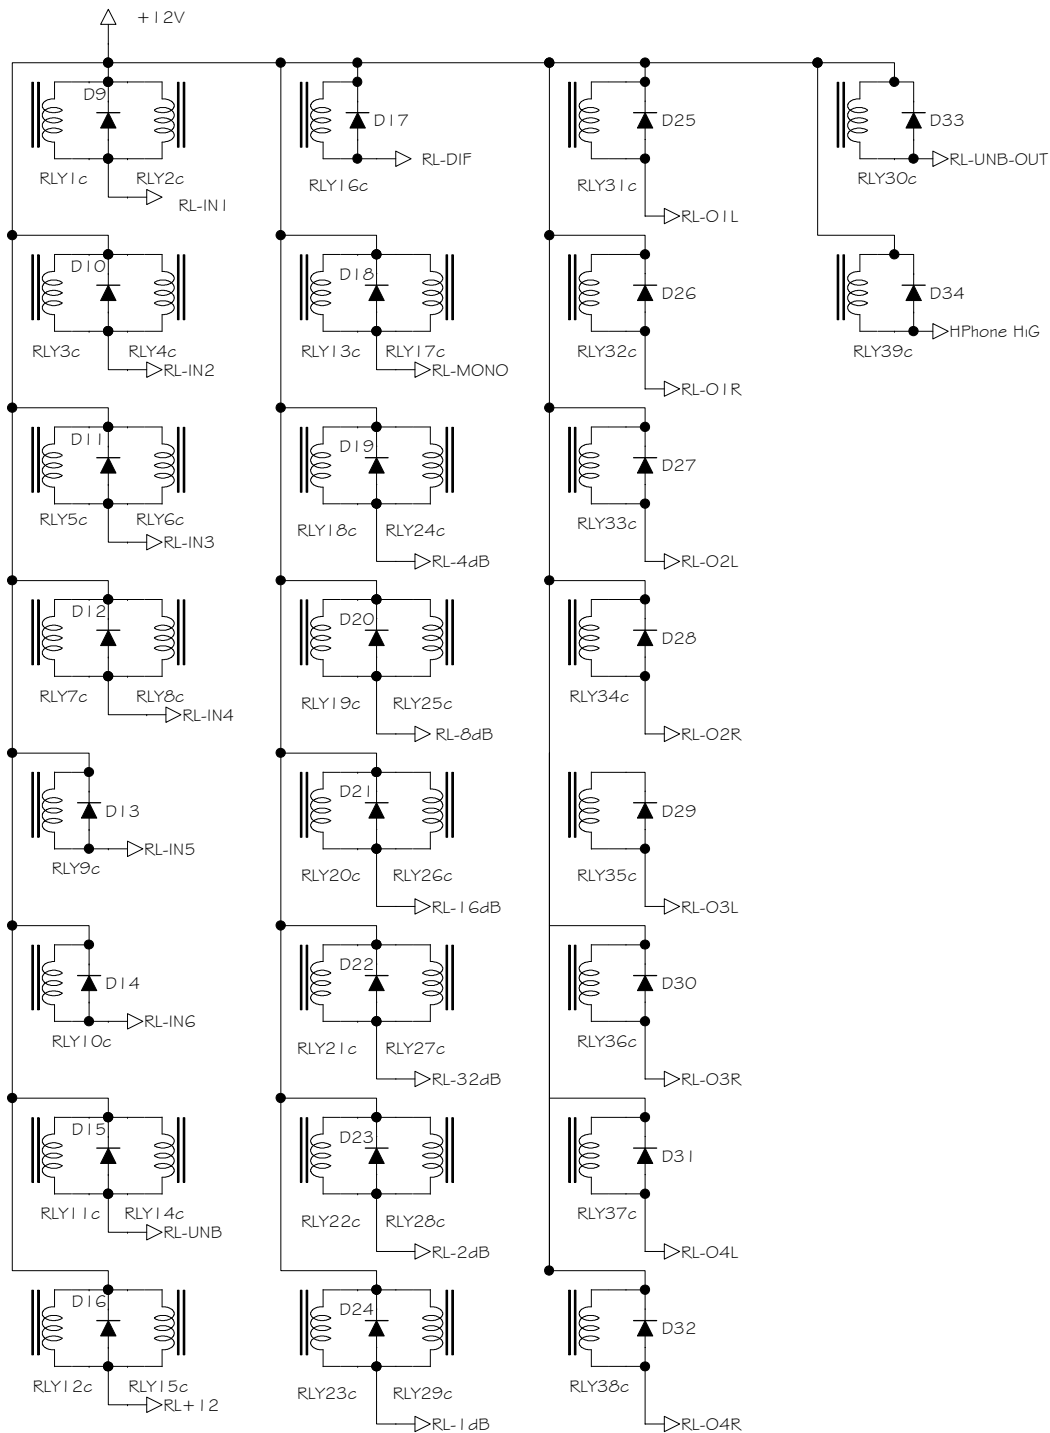

Sound Skulptor	Title : MC624 page 1/7	Sch Rev : 1.2
	www.soundskulptor.com	PCB Rev : 1.2
	Copyright ©2014 to today SoundSkulptor	Last modified : 04/07/14

Sound Skulptor	Title : MC624 page 2/7	Sch Rev : 1.2
	www.soundskulptor.com Copyright ©2014 to today SoundSkulptor	PCB Rev : 1.2
		Last modified : 04/07/14

Sound Skulptor	Title : MC624 page 4/7	Sch Rev : 1.2
	www.soundskulptor.com	PCB Rev : 1.2
	Copyright ©2014 to today SoundSkulptor	Last modified : 04/07/14

Sound Skulptor	Title : MC624 page 6/7	Sch Rev : 1.2
	www.soundskulptor.com	PCB Rev : 1.2
	Copyright ©2014 to today SoundSkulptor	Last modified : 04/07/14

Sound Skulptor	Title: Switcher-3	Sch Rev : 1.2
	www.soundskulptor.com	PCB Rev : 1.2
	Copyright ©2013 to today SoundSkulptor	Last modified : 18/10/13