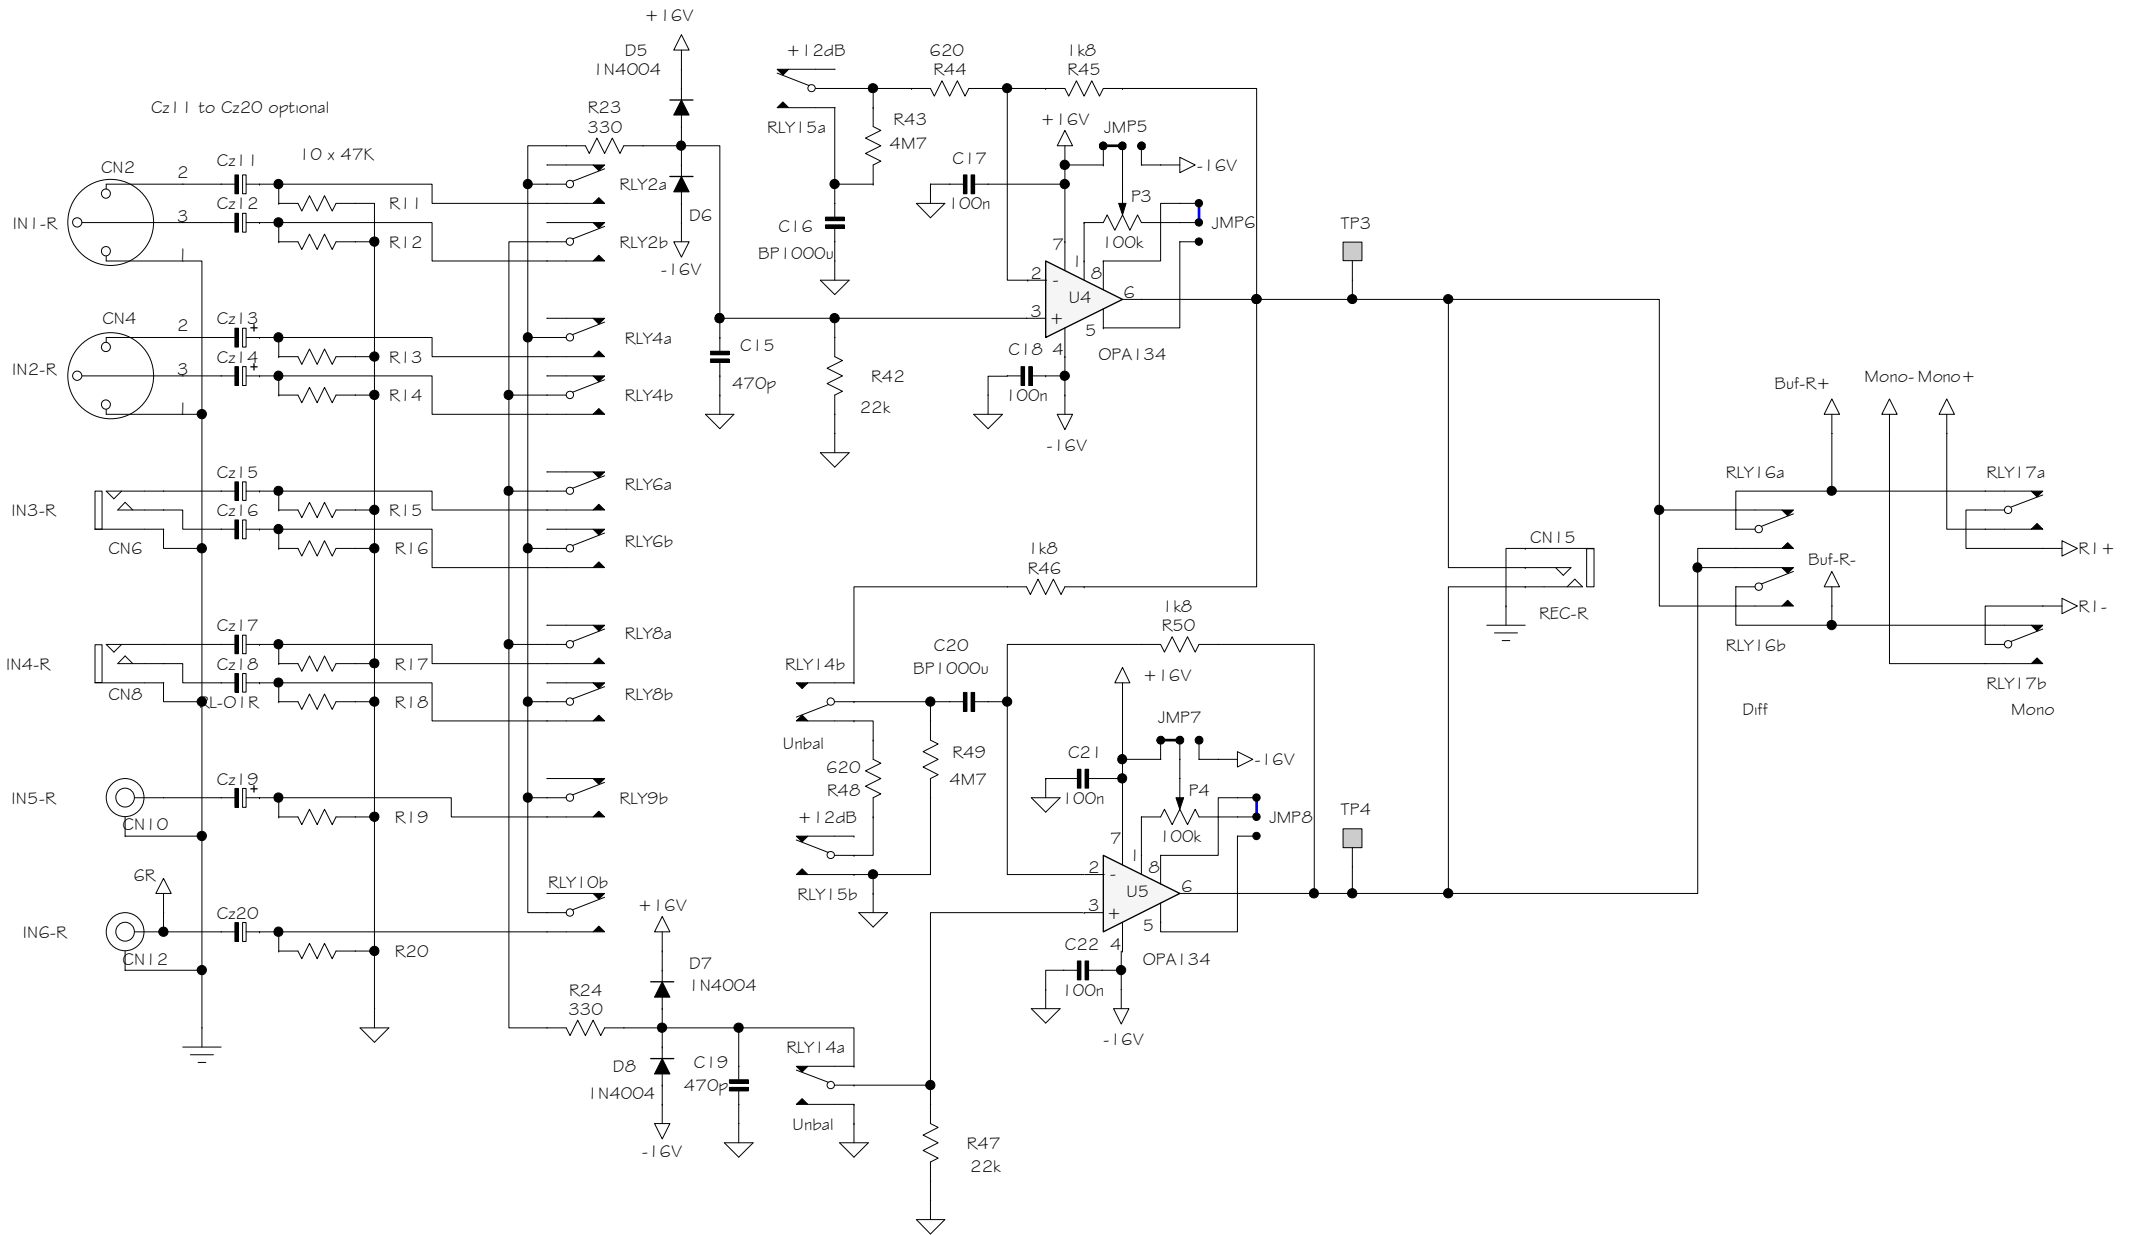

Sound Skulptor	Title : MC624 page 2/7	Sch Rev : 1.2
	www.soundskulptor.com Copyright ©2014 to today SoundSkulptor	PCB Rev : 1.2
		Last modified : 04/07/14