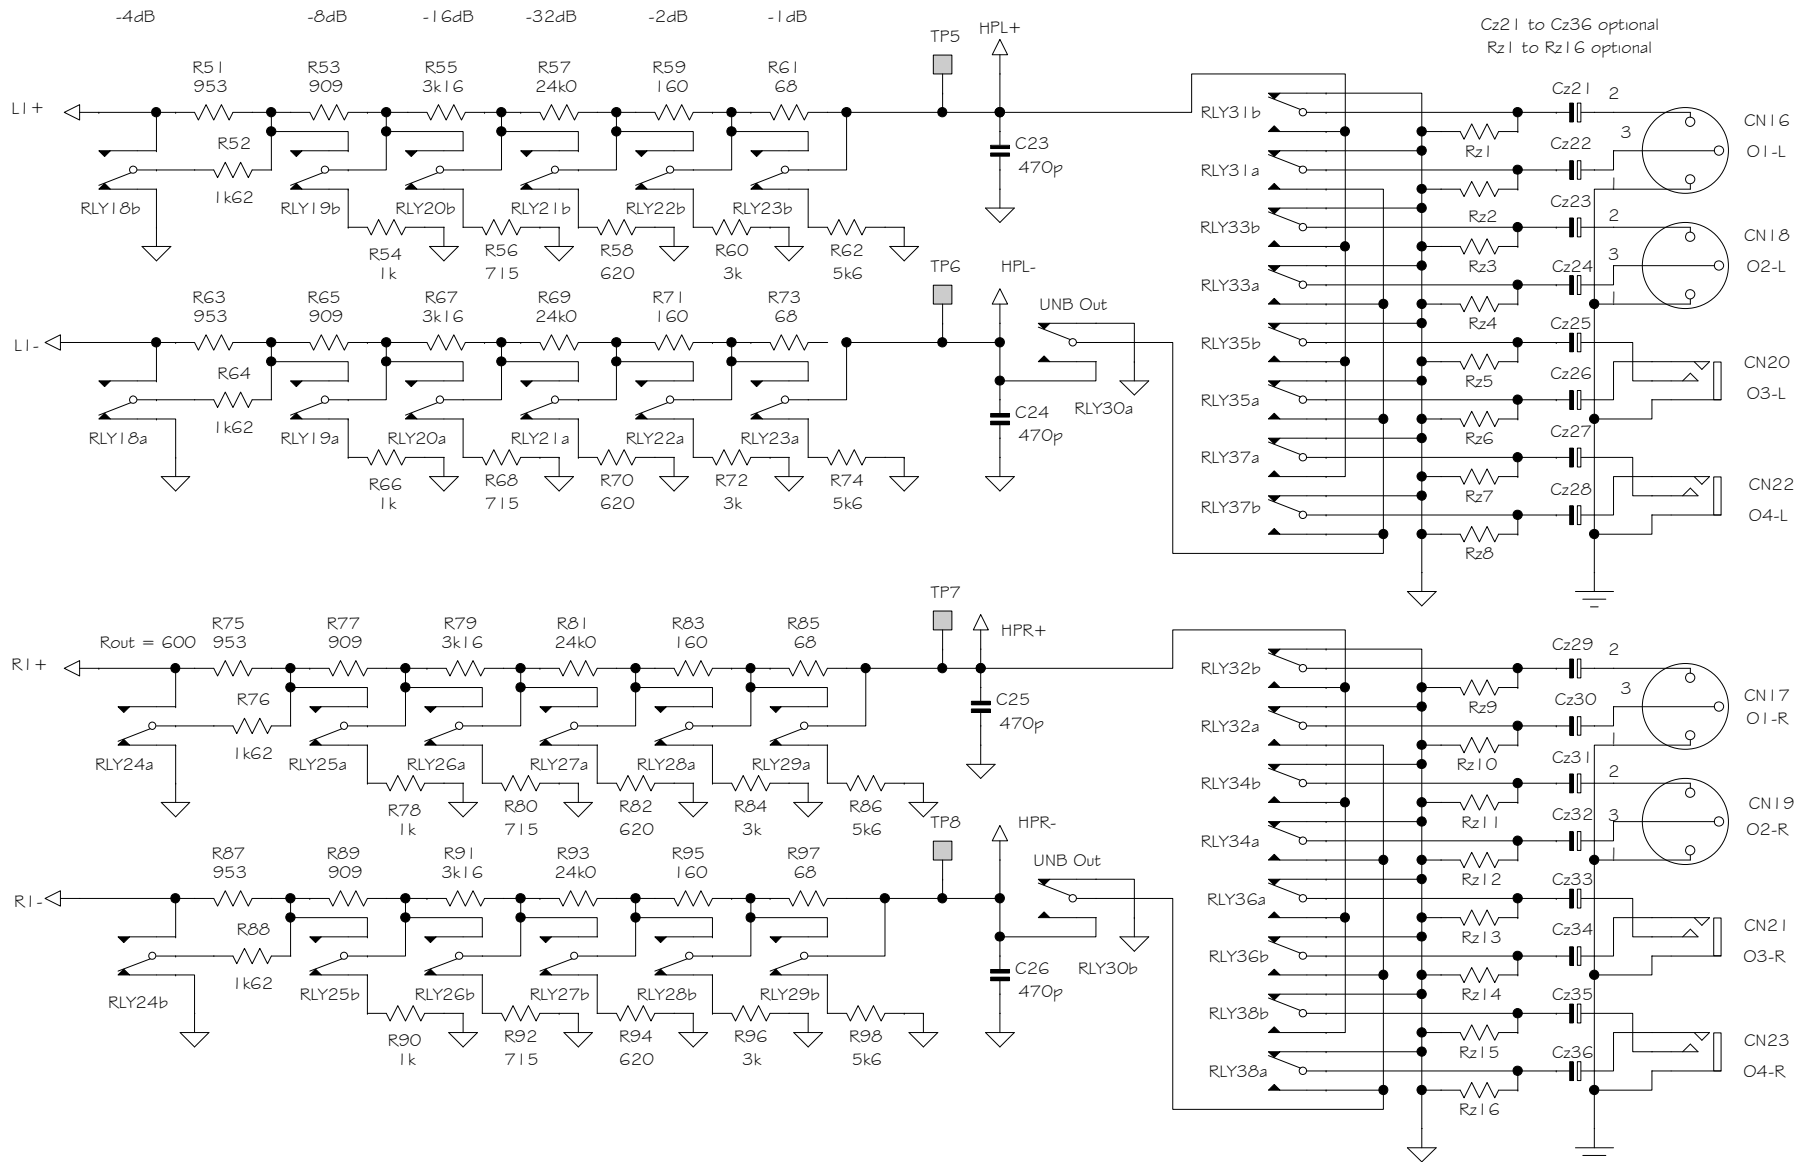

Sound Skulptor	Title : MC624 page 1/7	Sch Rev : 1.2
	www.soundskulptor.com	PCB Rev : 1.2
	Copyright ©2014 to today SoundSkulptor	Last modified : 04/07/14

Sound Skulptor	Title : MC624 page 2/7	Sch Rev : 1.2
	www.soundskulptor.com Copyright ©2014 to today SoundSkulptor	PCB Rev : 1.2
		Last modified : 04/07/14

Sound Skulptor	Title : MC624 page 4/7	Sch Rev : 1.2
	www.soundskulptor.com	PCB Rev : 1.2
	Copyright ©2014 to today SoundSkulptor	Last modified : 04/07/14

Sound Skulptor	Title : MC624 page 6/7	Sch Rev : 1.2
	www.soundskulptor.com	PCB Rev : 1.2
	Copyright ©2014 to today SoundSkulptor	Last modified : 04/07/14

Sound Skulptor	Title: Switcher-3	Sch Rev : 1.2
	www.soundskulptor.com	PCB Rev : 1.2
	Copyright ©2013 to today SoundSkulptor	Last modified : 18/10/13