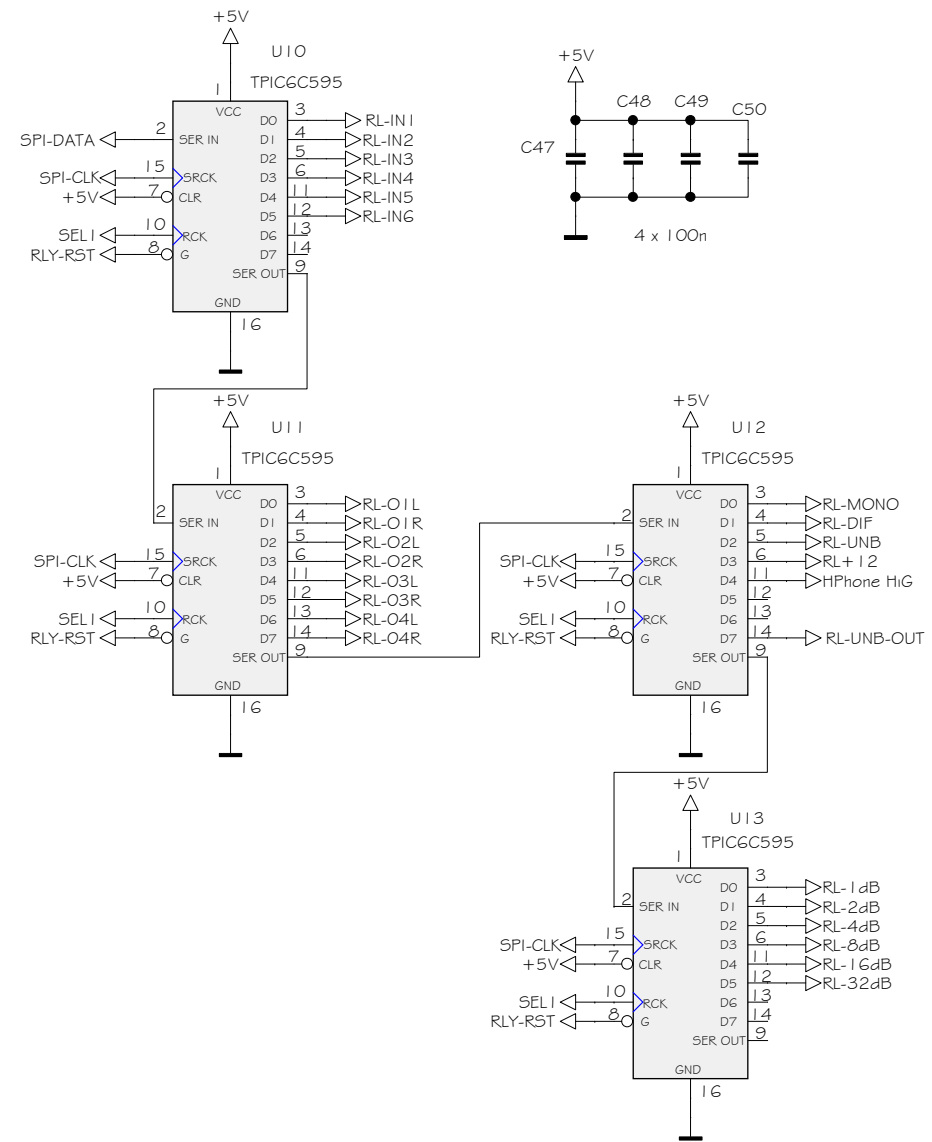

Sound Skulptor	Title : MC624 page 1/7	Sch Rev : 1.2
	www.soundskulptor.com	PCB Rev : 1.2
	Copyright ©2014 to today SoundSkulptor	Last modified : 04/07/14

Sound Skulptor	Title : MC624 page 2/7	Sch Rev : 1.2
	www.soundskulptor.com Copyright ©2014 to today SoundSkulptor	PCB Rev : 1.2
		Last modified : 04/07/14

Sound Skulptor	Title : MC624 page 4/7	Sch Rev : 1.2
	www.soundskulptor.com	PCB Rev : 1.2
	Copyright ©2014 to today SoundSkulptor	Last modified : 04/07/14

Sound Skulptor	Title : MC624 page 6/7	Sch Rev : 1.2
	www.soundskulptor.com	PCB Rev : 1.2
	Copyright ©2014 to today SoundSkulptor	Last modified : 04/07/14

Sound Skulptor	Title: Switcher-3	Sch Rev : 1.2
	www.soundskulptor.com	PCB Rev : 1.2
	Copyright ©2013 to today SoundSkulptor	Last modified : 18/10/13