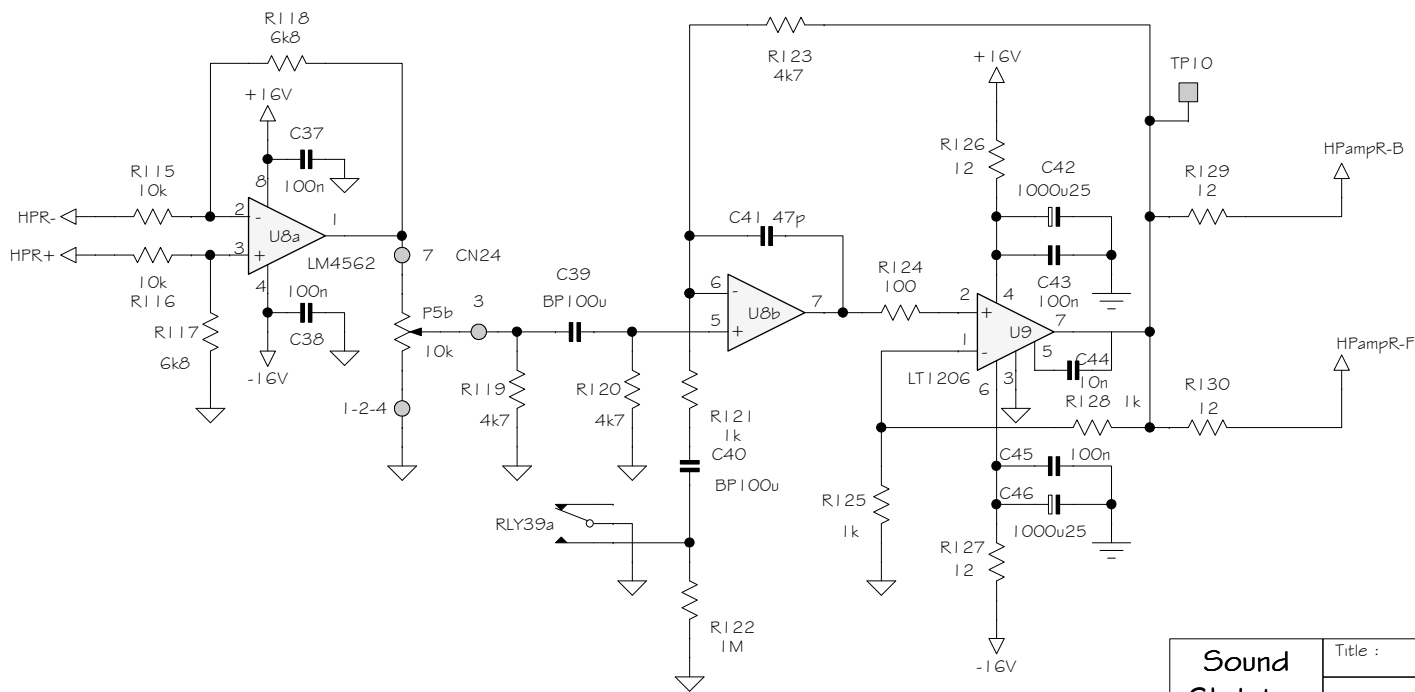

Sound Skulptor	Title : MC624 page 4/7	Sch Rev : 1.2
	www.soundskulptor.com	PCB Rev : 1.2
	Copyright ©2014 to today SoundSkulptor	Last modified : 04/07/14