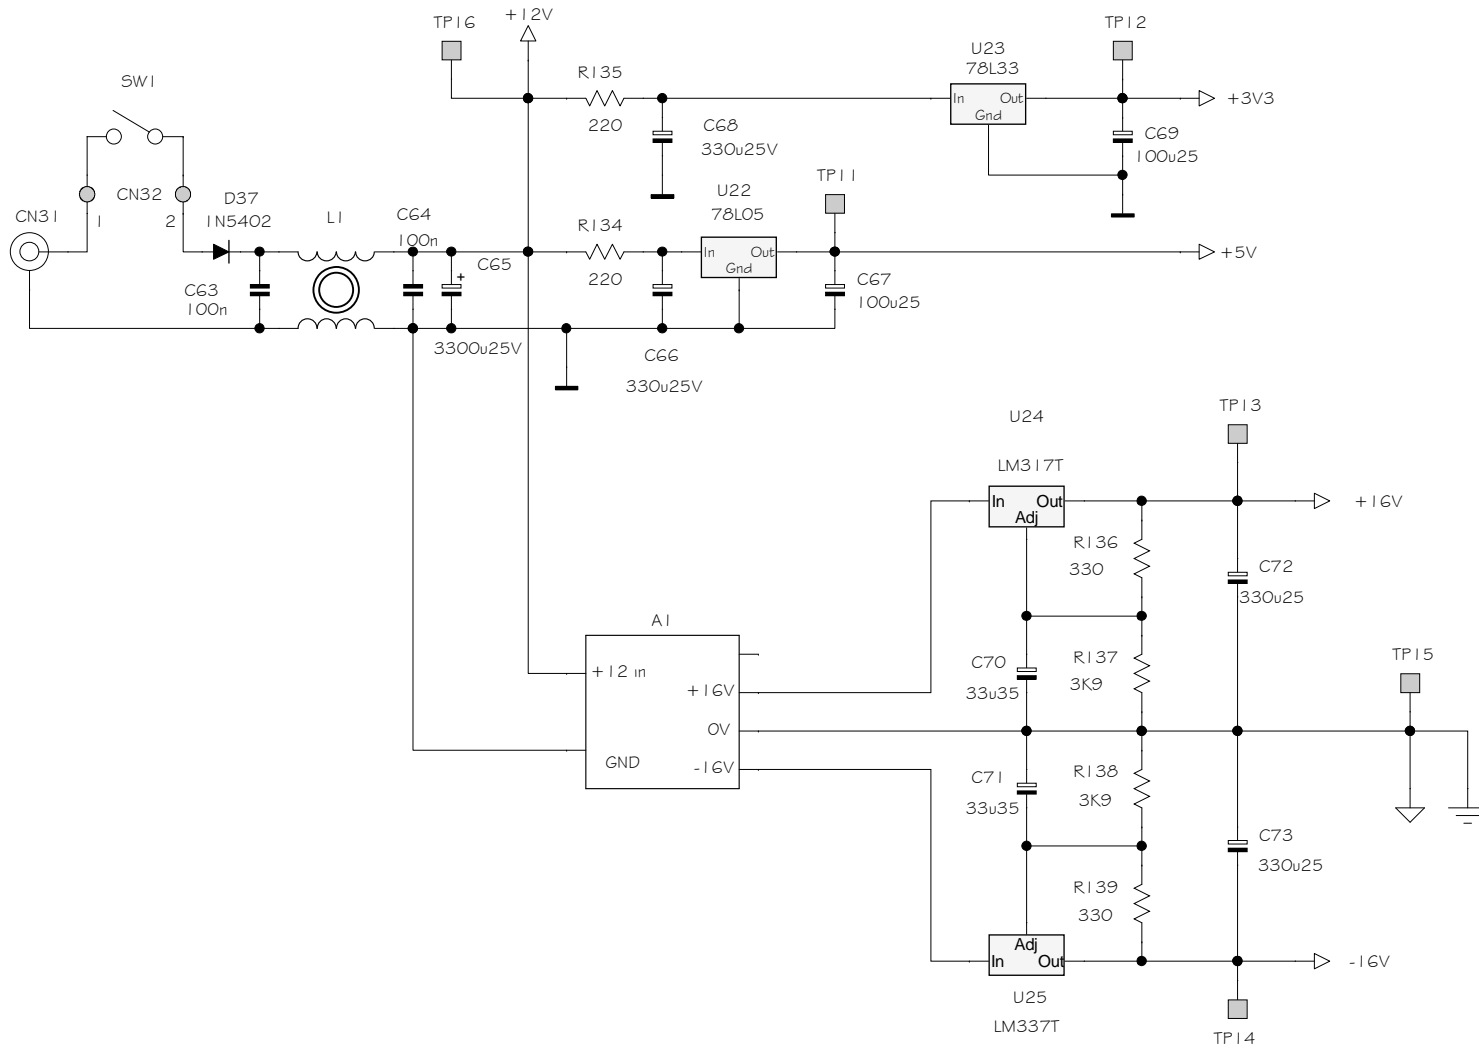

Sound Skulptor	Title: Switcher-3	Sch Rev : 1.2
	www.soundskulptor.com	PCB Rev : 1.2
	Copyright ©2013 to today SoundSkulptor	Last modified : 18/10/13