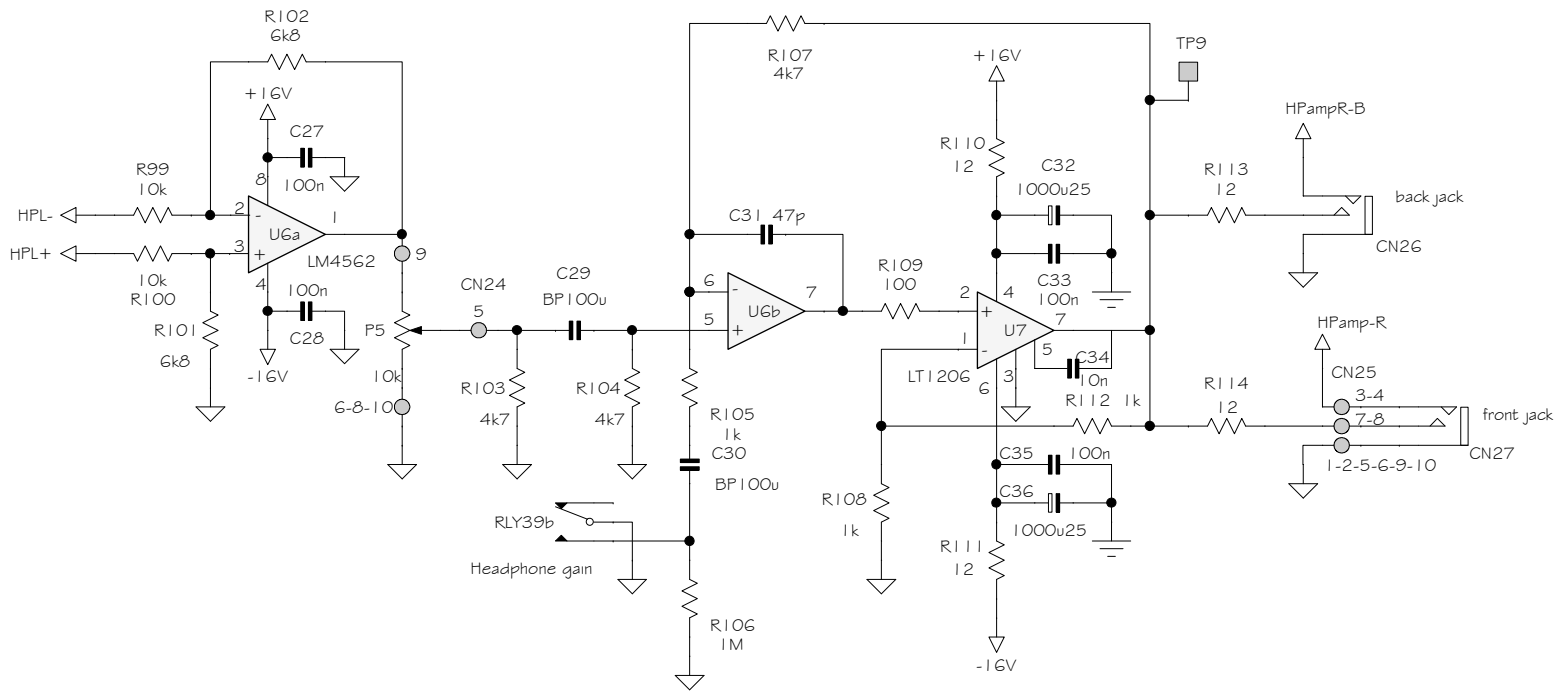

Sound Skulptor	Title : MC624 page 4/7	Sch Rev : 1.2
	www.soundskulptor.com	PCB Rev : 1.2
	Copyright ©2014 to today SoundSkulptor	Last modified : 04/07/14