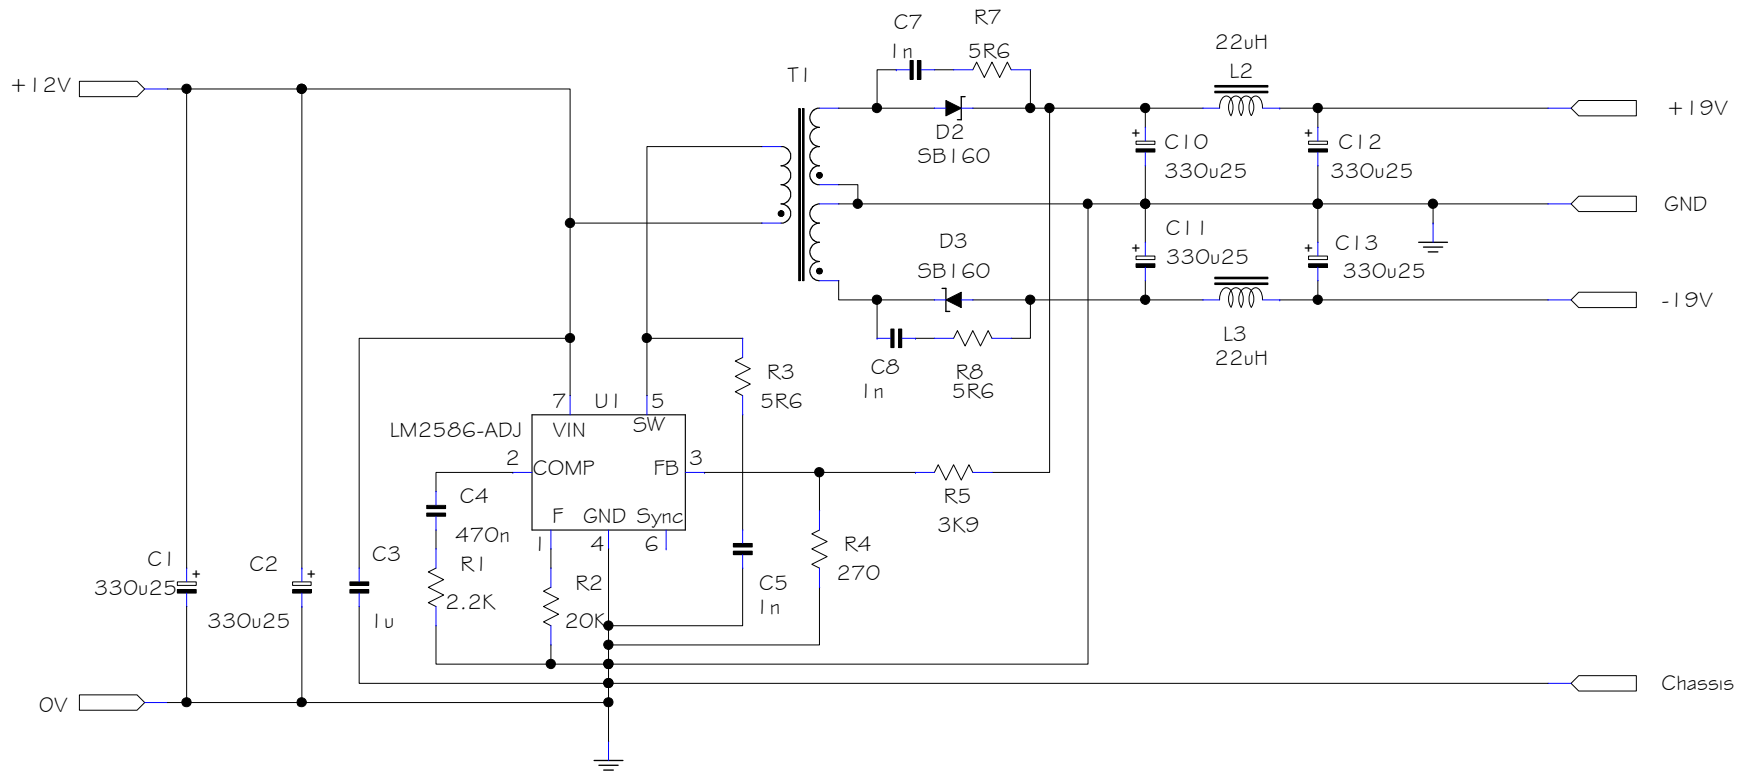

Sound Skulptor	Title: Switcher-3	Sch Rev : 1.2
	www.soundskulptor.com	PCB Rev : 1.2
	Copyright ©2013 to today SoundSkulptor	Last modified : 18/10/13