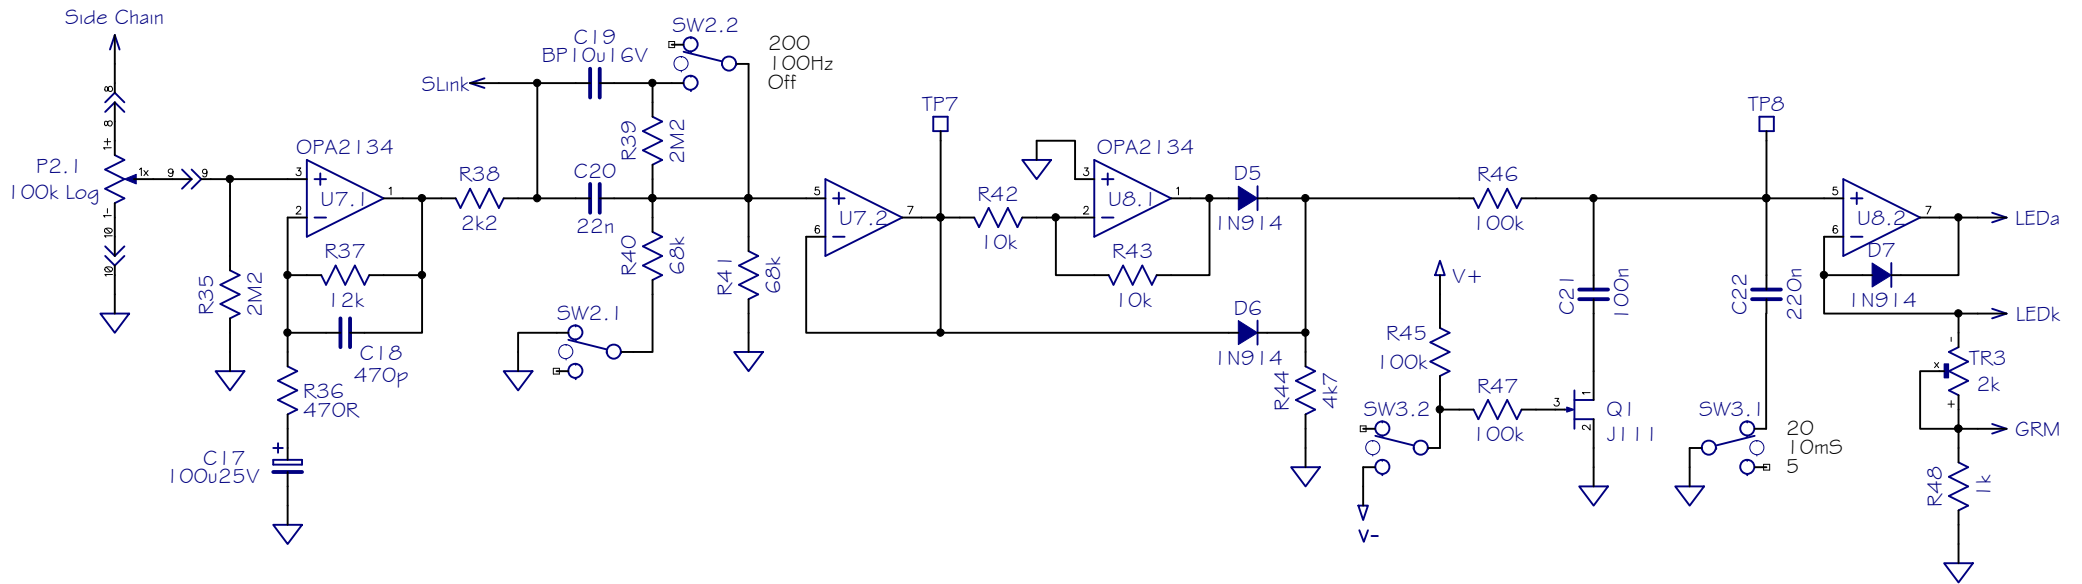

Sound	LA502T Tube optical compressor	1/2	Rev : 1.2
Skulptor	www.soundskulptor.com Copyright © 2026 to today SoundSkulptor		Date: 21/03/26

Sound	LA502T Tube optical compressor	2/2	Rev : 1.2
Skulptor	www.soundskulptor.com Copyright © 2026 to today SoundSkulptor		Date: 21/03/26