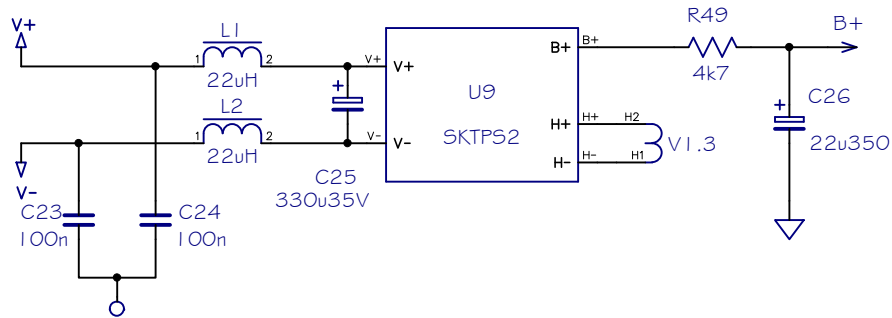

Sound	LA502T Tube optical compressor	1/2	Rev : 1.2
Skulptor	www.soundskulptor.com Copyright © 2026 to today SoundSkulptor		Date: 21/03/26

Sound	LA502T Tube optical compressor	2/2	Rev : 1.2
Skulptor	www.soundskulptor.com Copyright © 2026 to today SoundSkulptor		Date: 21/03/26