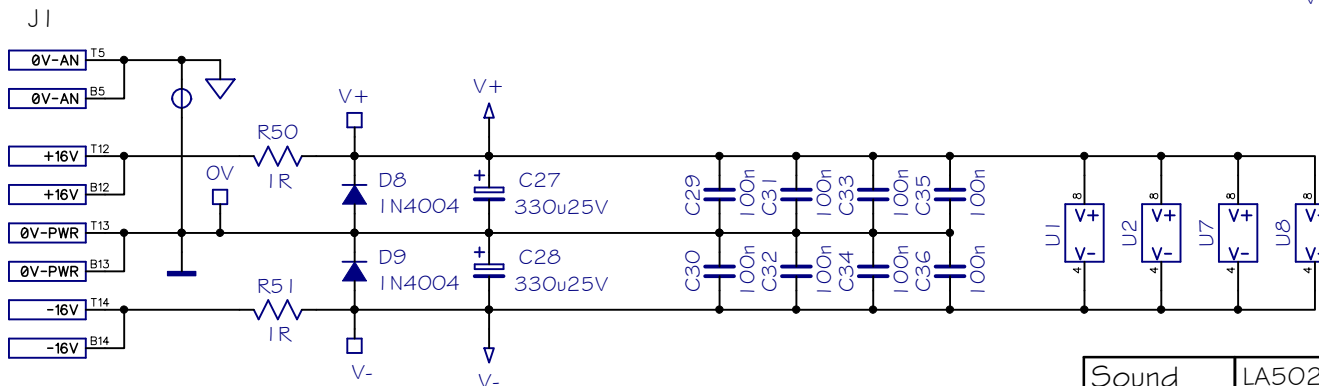

Sound	LA502T Tube optical compressor	1/2	Rev : 1.2
Skulptor	www.soundskulptor.com Copyright © 2026 to today SoundSkulptor		Date: 21/03/26

Sound	LA502T Tube optical compressor	2/2	Rev : 1.2
Skulptor	www.soundskulptor.com Copyright © 2026 to today SoundSkulptor		Date: 21/03/26