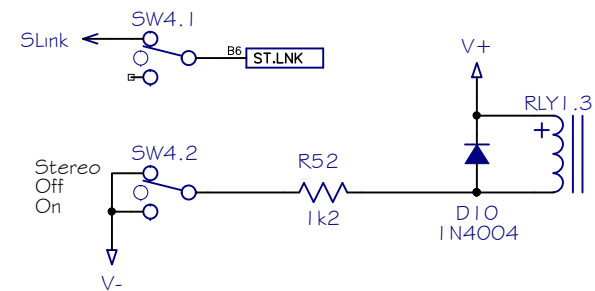

Sound	LA502T Tube optical compressor	1/2	Rev : 1.2
Skulptor	www.soundskulptor.com Copyright © 2026 to today SoundSkulptor		Date: 21/03/26

Sound	LA502T Tube optical compressor	2/2	Rev : 1.2
Skulptor	www.soundskulptor.com Copyright © 2026 to today SoundSkulptor		Date: 21/03/26