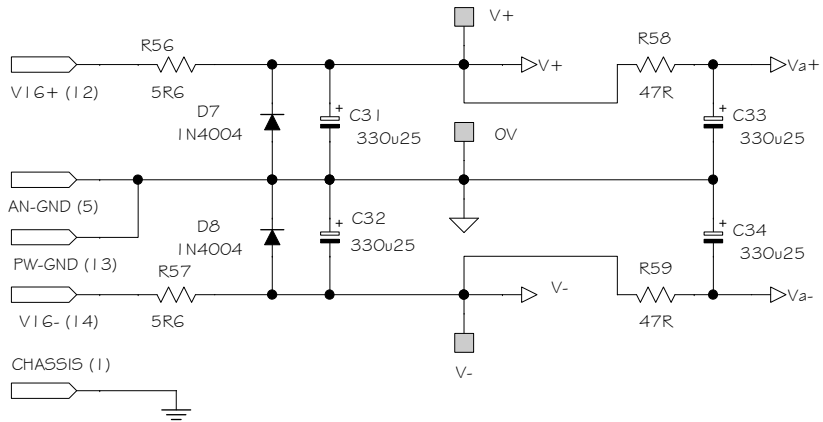

Sound Skulptor	Title : CP5176 FET compressor P2/5	Sch Rev : 1.6
	www.soundskulptor.com Copyright ©2013 to Today SoundSkulptor	
		Last modified 06/06/17

Sound Skulptor	Title : CP5176 FET compressor P3/5	Sch Rev : 1.6
	www.soundskulptor.com Copyright ©2013 to Today SoundSkulptor	
	Last modified : 06/06/17	

Sound Skulptor	Title : CP5 76 FET compressor P4/5	Sch Rev : 1.6
	www.soundskulptor.com Copyright ©2013 to Today SoundSkulptor	
		Last modified 06/06/17

Sound Skulptor	Title: SK25 Discrete Op-Amp	Sch Rev : 1.2
	www.soundskulptor.com Copyright ©2007 to today SoundSkulptor	PCB Rev : 1.2
		Last modified : 10/09/16