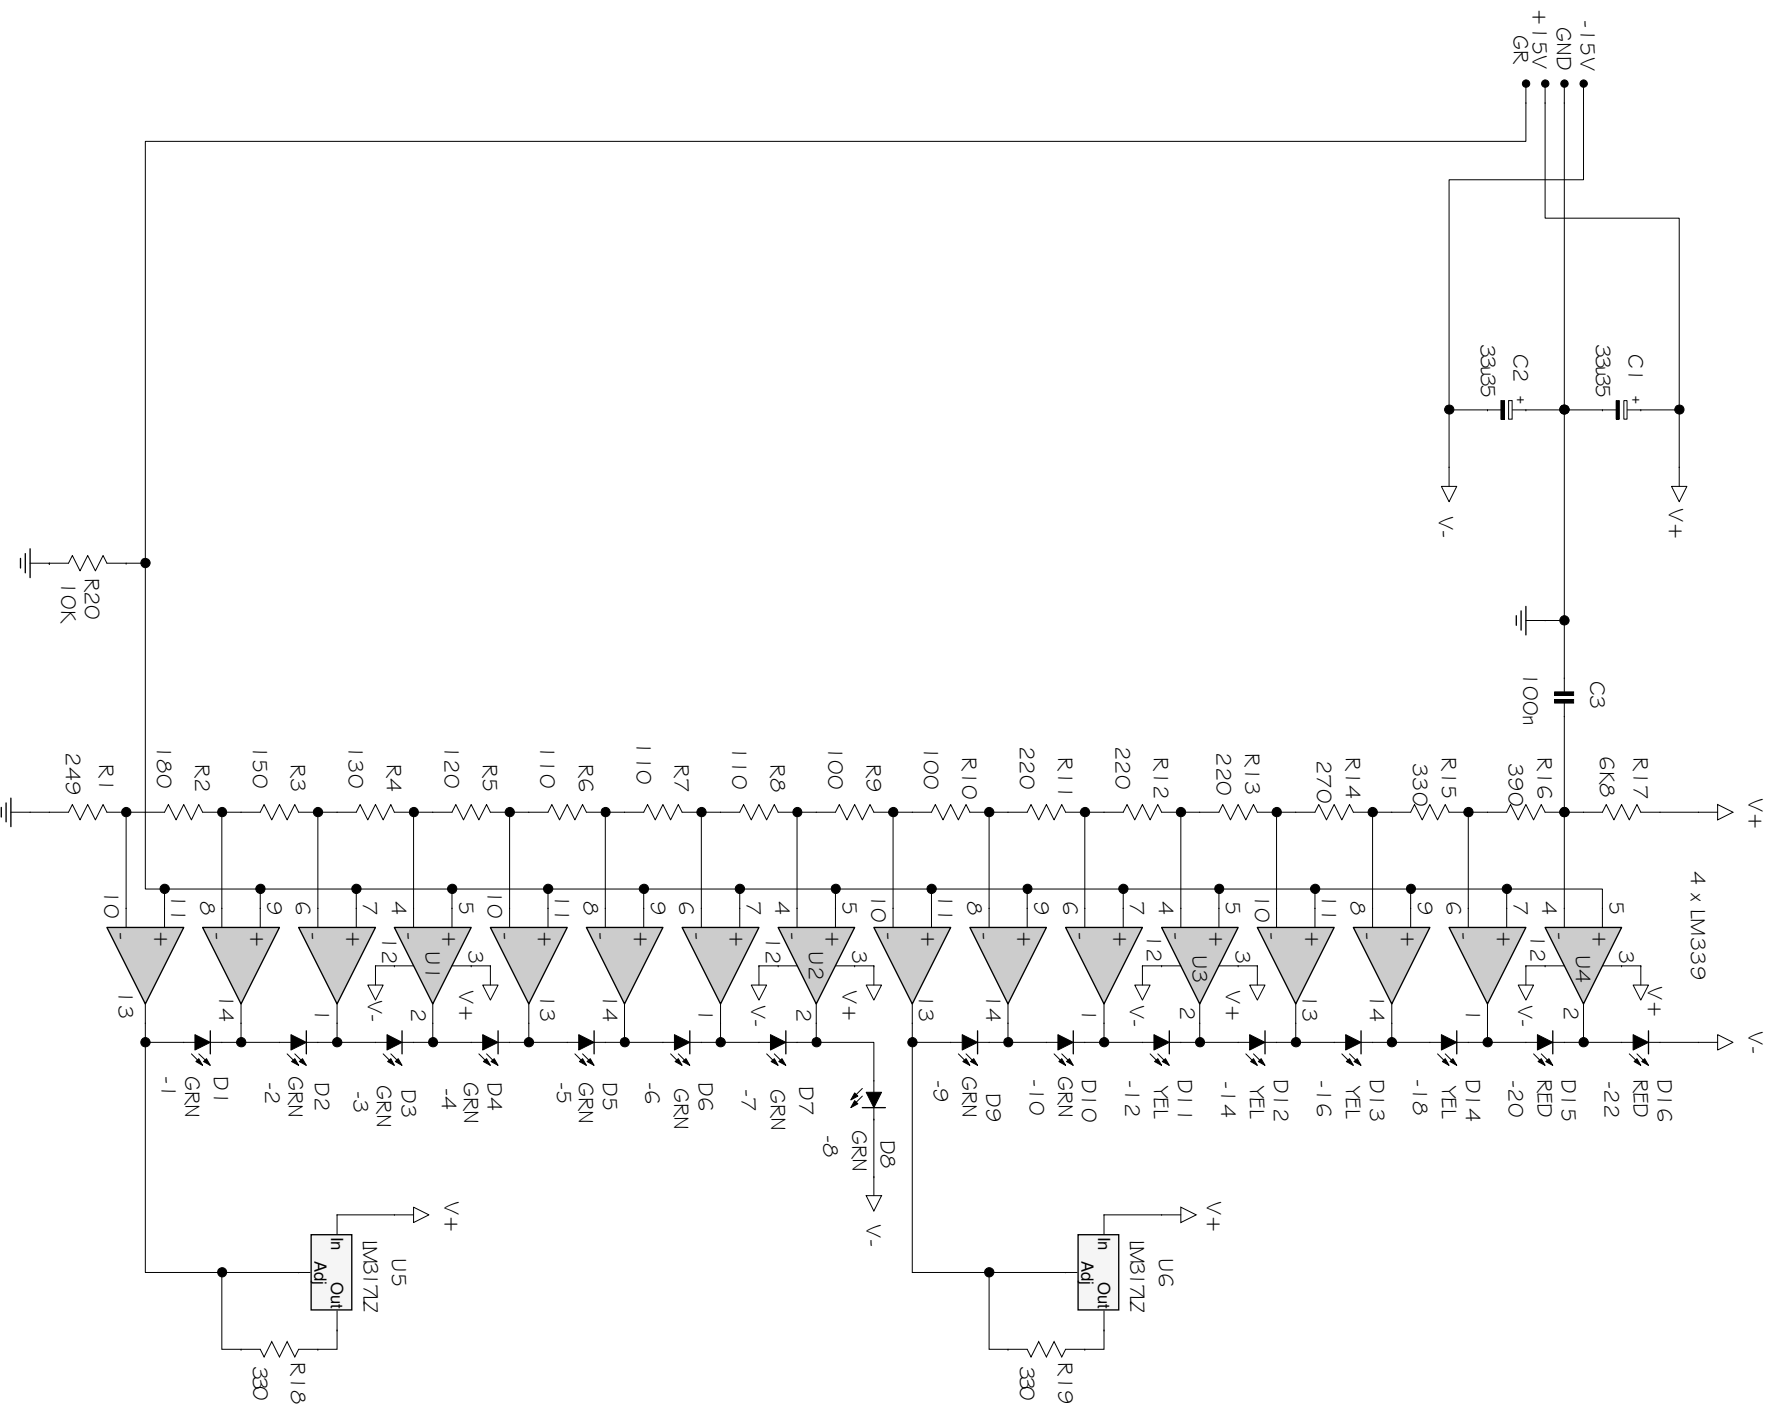

Sound Skulptor	Title : CP5176 FET compressor P2/5	Sch Rev : 1.6
	www.soundskulptor.com Copyright ©2013 to Today SoundSkulptor	
		Last modified 06/06/17

Sound Skulptor	Title : CP5176 FET compressor P3/5	Sch Rev : 1.6
	www.soundskulptor.com Copyright ©2013 to Today SoundSkulptor	
	Last modified : 06/06/17	

Sound Skulptor	Title : CP5 76 FET compressor P4/5	Sch Rev : 1.6
	www.soundskulptor.com Copyright ©2013 to Today SoundSkulptor	
		Last modified 06/06/17

Sound Skulptor	Title: SK25 Discrete Op-Amp	Sch Rev : 1.2
	www.soundskulptor.com Copyright ©2007 to today SoundSkulptor	PCB Rev : 1.2
		Last modified : 10/09/16

Sound
Skulptor

Title: GRM-16 Gain Reduction meter

www.soundskulptor.com
Copyright ©2013 to Today SoundSkulptor

Sch Rev : 1.2

Last modified : 06/06/17