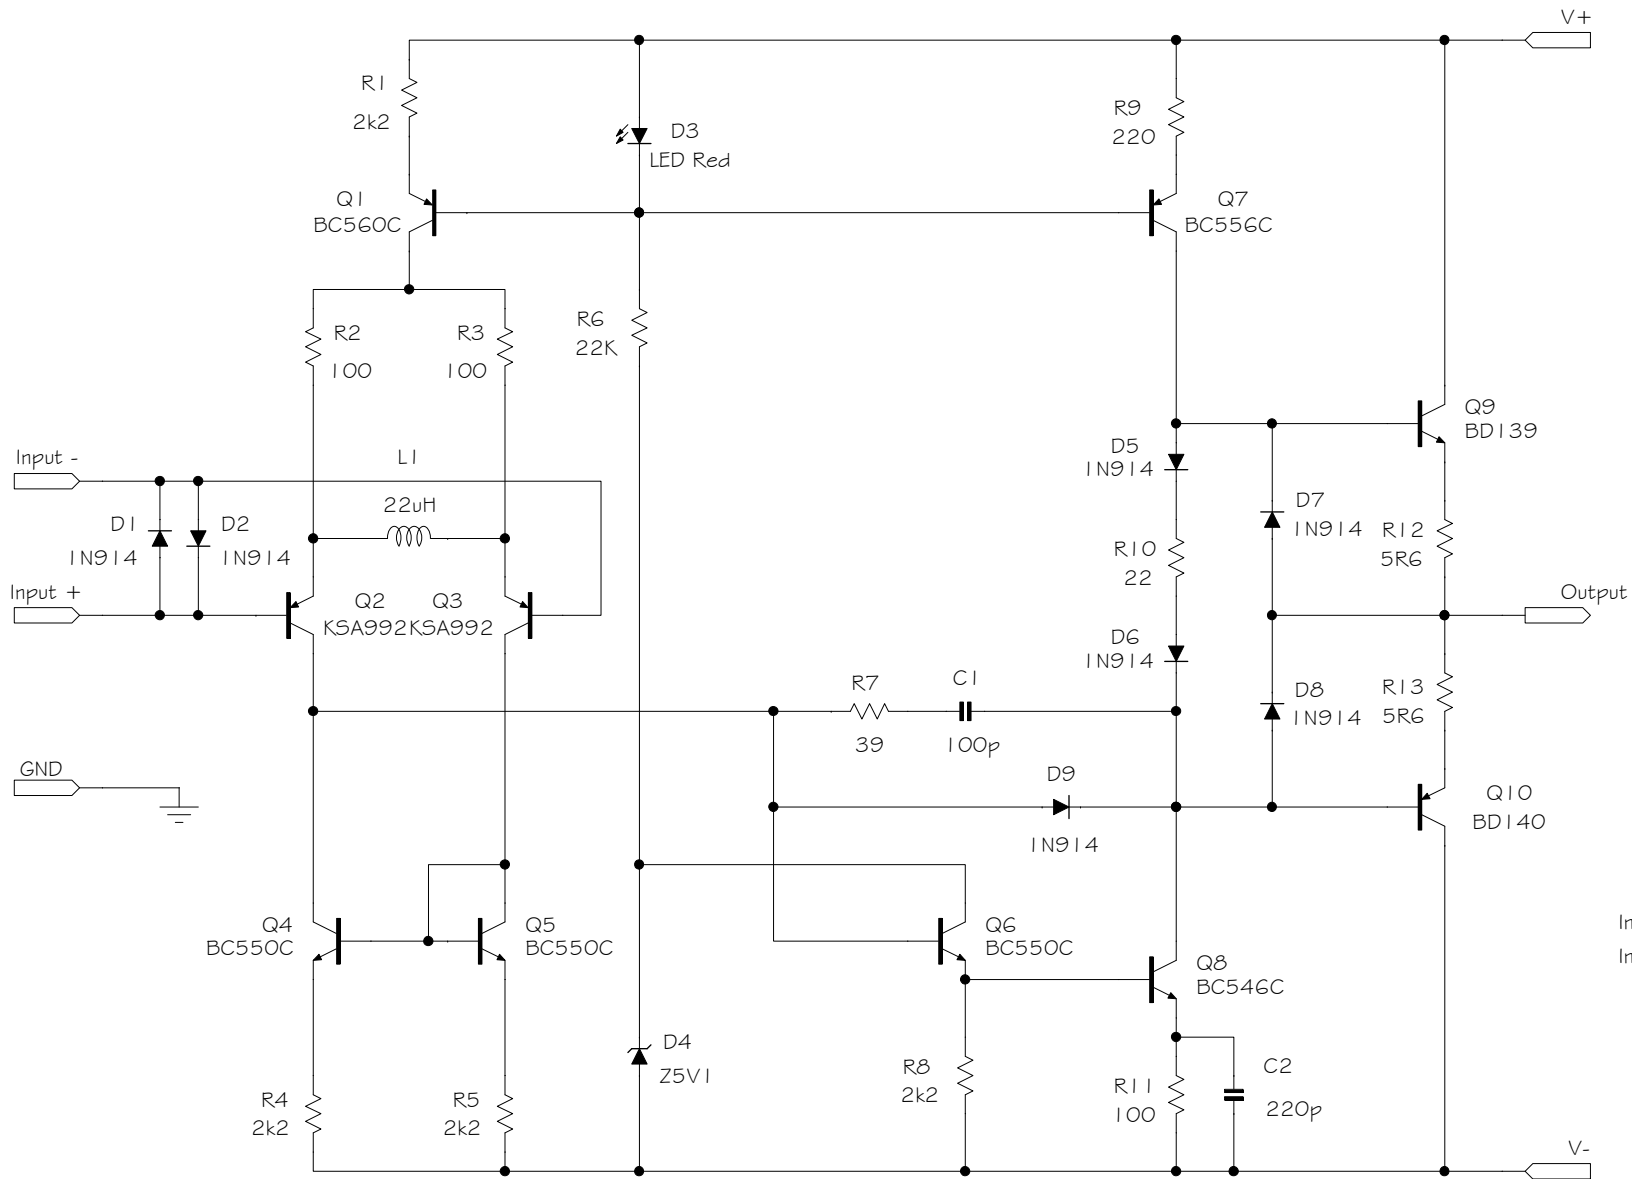

Sound Skulptor	Title : CP5176 FET compressor P2/5	Sch Rev : 1.6
	www.soundskulptor.com Copyright ©2013 to Today SoundSkulptor	
		Last modified 06/06/17

Sound Skulptor	Title : CP5176 FET compressor P3/5	Sch Rev : 1.6
	www.soundskulptor.com Copyright ©2013 to Today SoundSkulptor	
	Last modified : 06/06/17	

Sound Skulptor	Title : CP5 76 FET compressor P4/5	Sch Rev : 1.6
	www.soundskulptor.com Copyright ©2013 to Today SoundSkulptor	
		Last modified 06/06/17

Sound Skulptor	Title: SK25 Discrete Op-Amp	Sch Rev : 1.2
	www.soundskulptor.com Copyright ©2007 to today SoundSkulptor	PCB Rev : 1.2
		Last modified : 10/09/16