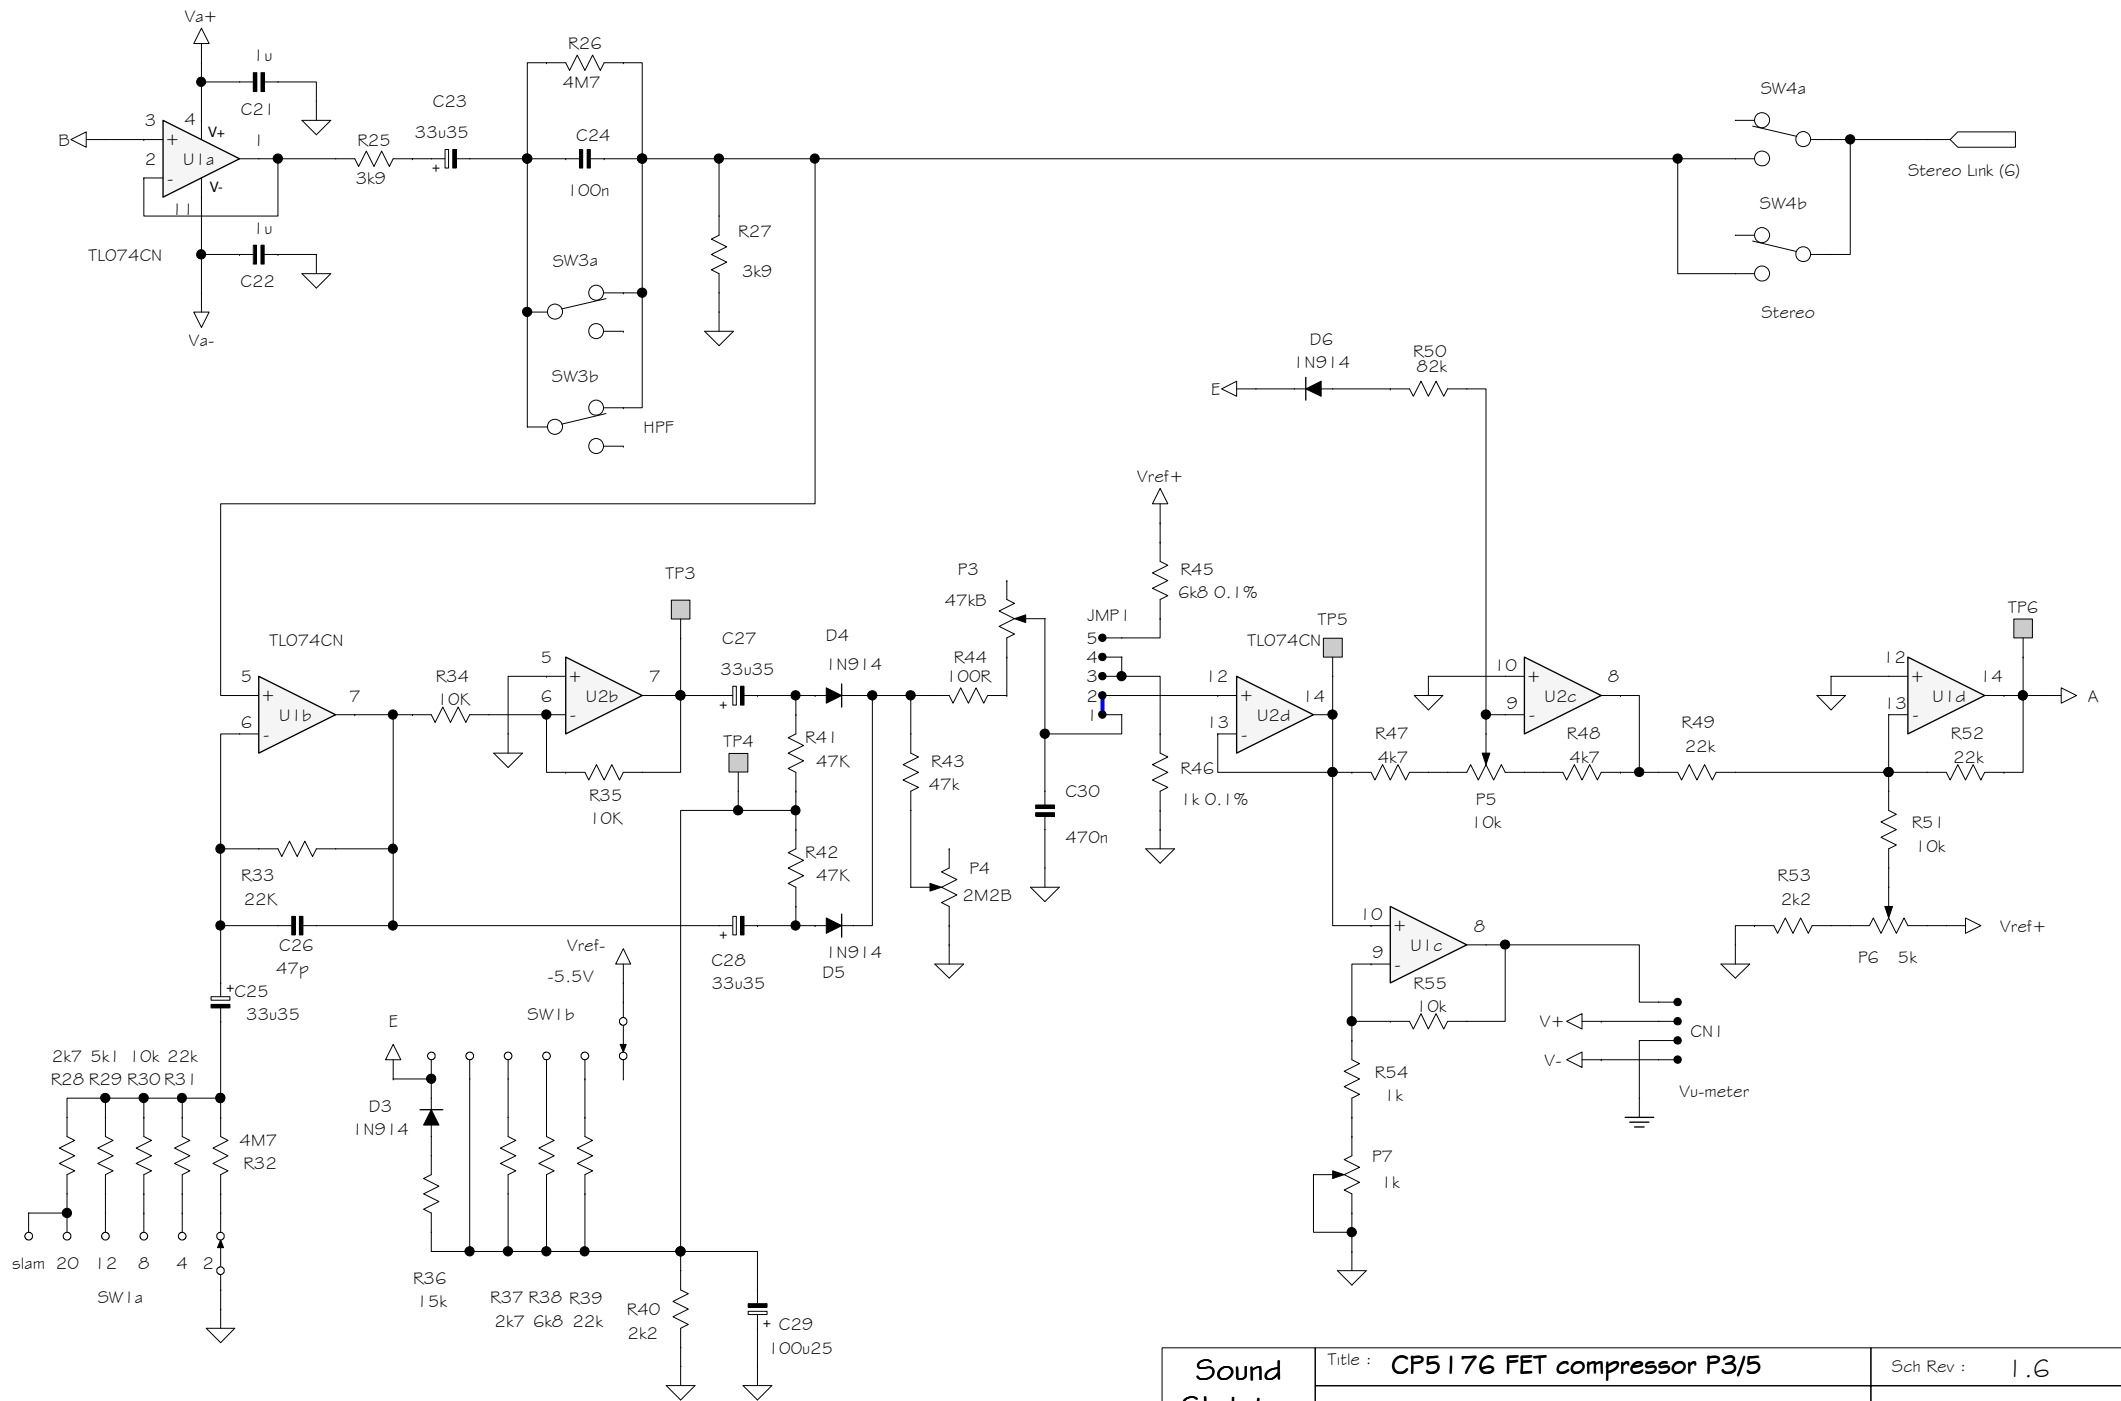

Sound Skulptor	Title : CP5176 FET compressor P2/5	Sch Rev : 1.6
	www.soundskulptor.com Copyright ©2013 to Today SoundSkulptor	
		Last modified 06/06/17

Sound Skulptor	Title : CP5176 FET compressor P3/5	Sch Rev : 1.6
	www.soundskulptor.com Copyright ©2013 to Today SoundSkulptor	
	Last modified : 06/06/17	

Sound Skulptor	Title : CP5 76 FET compressor P4/5	Sch Rev : 1.6
	www.soundskulptor.com Copyright ©2013 to Today SoundSkulptor	
		Last modified 06/06/17

Sound Skulptor	Title: SK25 Discrete Op-Amp	Sch Rev : 1.2
	www.soundskulptor.com Copyright ©2007 to today SoundSkulptor	PCB Rev : 1.2
		Last modified : 10/09/16