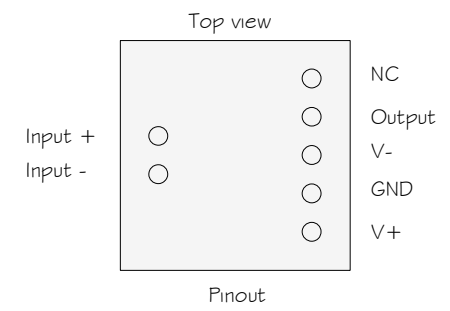

Sound Skulptor	Title: SK25 Discrete Op-Amp	Sch Rev : 1.2
	www.soundskulptor.com Copyright ©2007 to today SoundSkulptor	PCB Rev : 1.2
		Last modified : 10/09/16