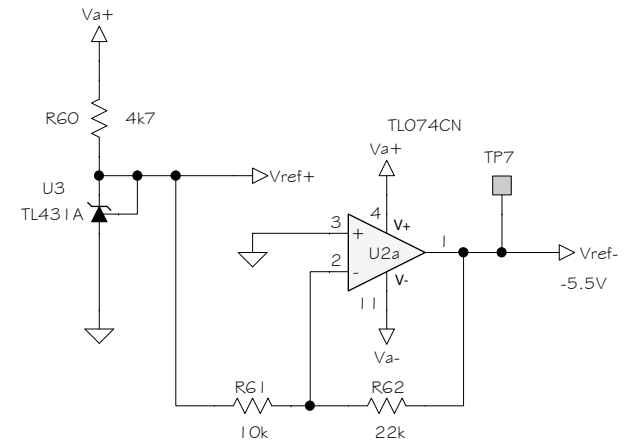

Sound Skulptor	Title : CP5176 FET compressor P2/5	Sch Rev : 1.6
	www.soundskulptor.com Copyright ©2013 to Today SoundSkulptor	
		Last modified 06/06/17

Sound Skulptor	Title : CP5176 FET compressor P3/5	Sch Rev : 1.6
	www.soundskulptor.com Copyright ©2013 to Today SoundSkulptor	
	Last modified : 06/06/17	

Sound Skulptor	Title : CP5 76 FET compressor P4/5	Sch Rev : 1.6
	www.soundskulptor.com Copyright ©2013 to Today SoundSkulptor	
		Last modified 06/06/17

Sound Skulptor	Title: SK25 Discrete Op-Amp	Sch Rev : 1.2
	www.soundskulptor.com Copyright ©2007 to today SoundSkulptor	PCB Rev : 1.2
		Last modified : 10/09/16