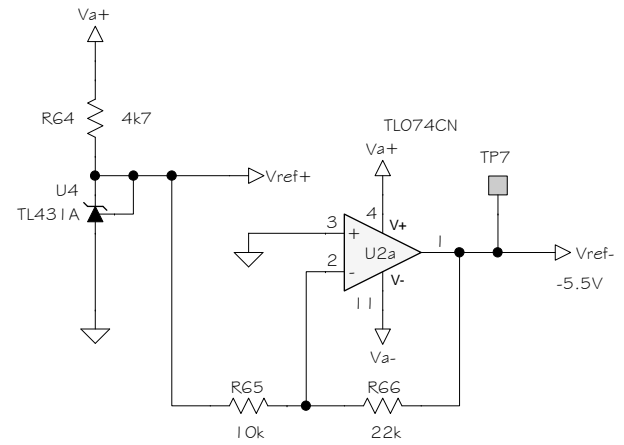

Sound Skulptor	Title : CP5176 FET compressor P2/5	Sch Rev : 1.5
	www.soundskulptor.com Copyright ©2013 to Today SoundSkulptor	PCB Rev : 1.5
		Last modified 03/12/13

Sound Skulptor	Title : CP5176 FET compressor P3/5	Sch Rev : 1.5
	www.soundskulptor.com Copyright ©2013 to Today SoundSkulptor	PCB Rev : 1.5
		Last modified : 03/12/13

Sound Skulptor	Title : CP5 176 FET compressor P4/5	Sch Rev : 1.5
	www.soundskulptor.com Copyright ©2013 to Today SoundSkulptor	PCB Rev : 1.4
		Last modified 03/12/13

Sound Skulptor	Title: GRM-16 Gain Reduction meter	Sch Rev : 1.1
	www.soundskulptor.com	PCB Rev : 1.3
	Copyright ©2013 to Today SoundSkulptor	Last modified : 12/04/13