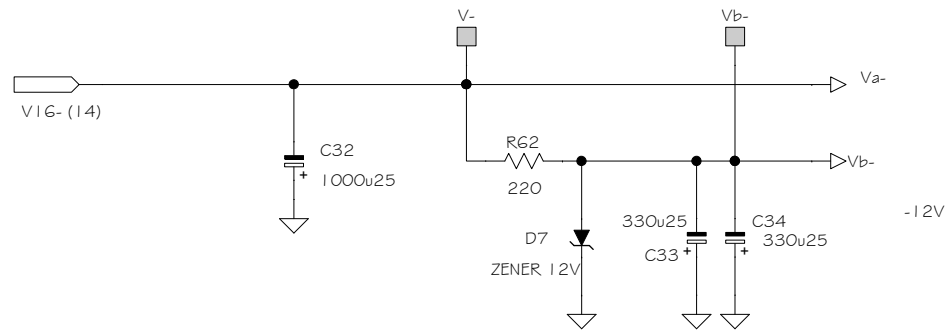

Sound Skulptor	Title : CP5176 FET compressor P2/5	Sch Rev : 1.5
	www.soundskulptor.com Copyright ©2013 to Today SoundSkulptor	PCB Rev : 1.5
		Last modified 03/12/13

Sound Skulptor	Title : CP5176 FET compressor P3/5	Sch Rev : 1.5
	www.soundskulptor.com Copyright ©2013 to Today SoundSkulptor	PCB Rev : 1.5
		Last modified : 03/12/13

Sound Skulptor	Title : CP5 176 FET compressor P4/5	Sch Rev : 1.5
	www.soundskulptor.com Copyright ©2013 to Today SoundSkulptor	PCB Rev : 1.4
		Last modified 03/12/13

Sound Skulptor	Title: GRM-16 Gain Reduction meter	Sch Rev : 1.1
	www.soundskulptor.com	PCB Rev : 1.3
	Copyright ©2013 to Today SoundSkulptor	Last modified : 12/04/13