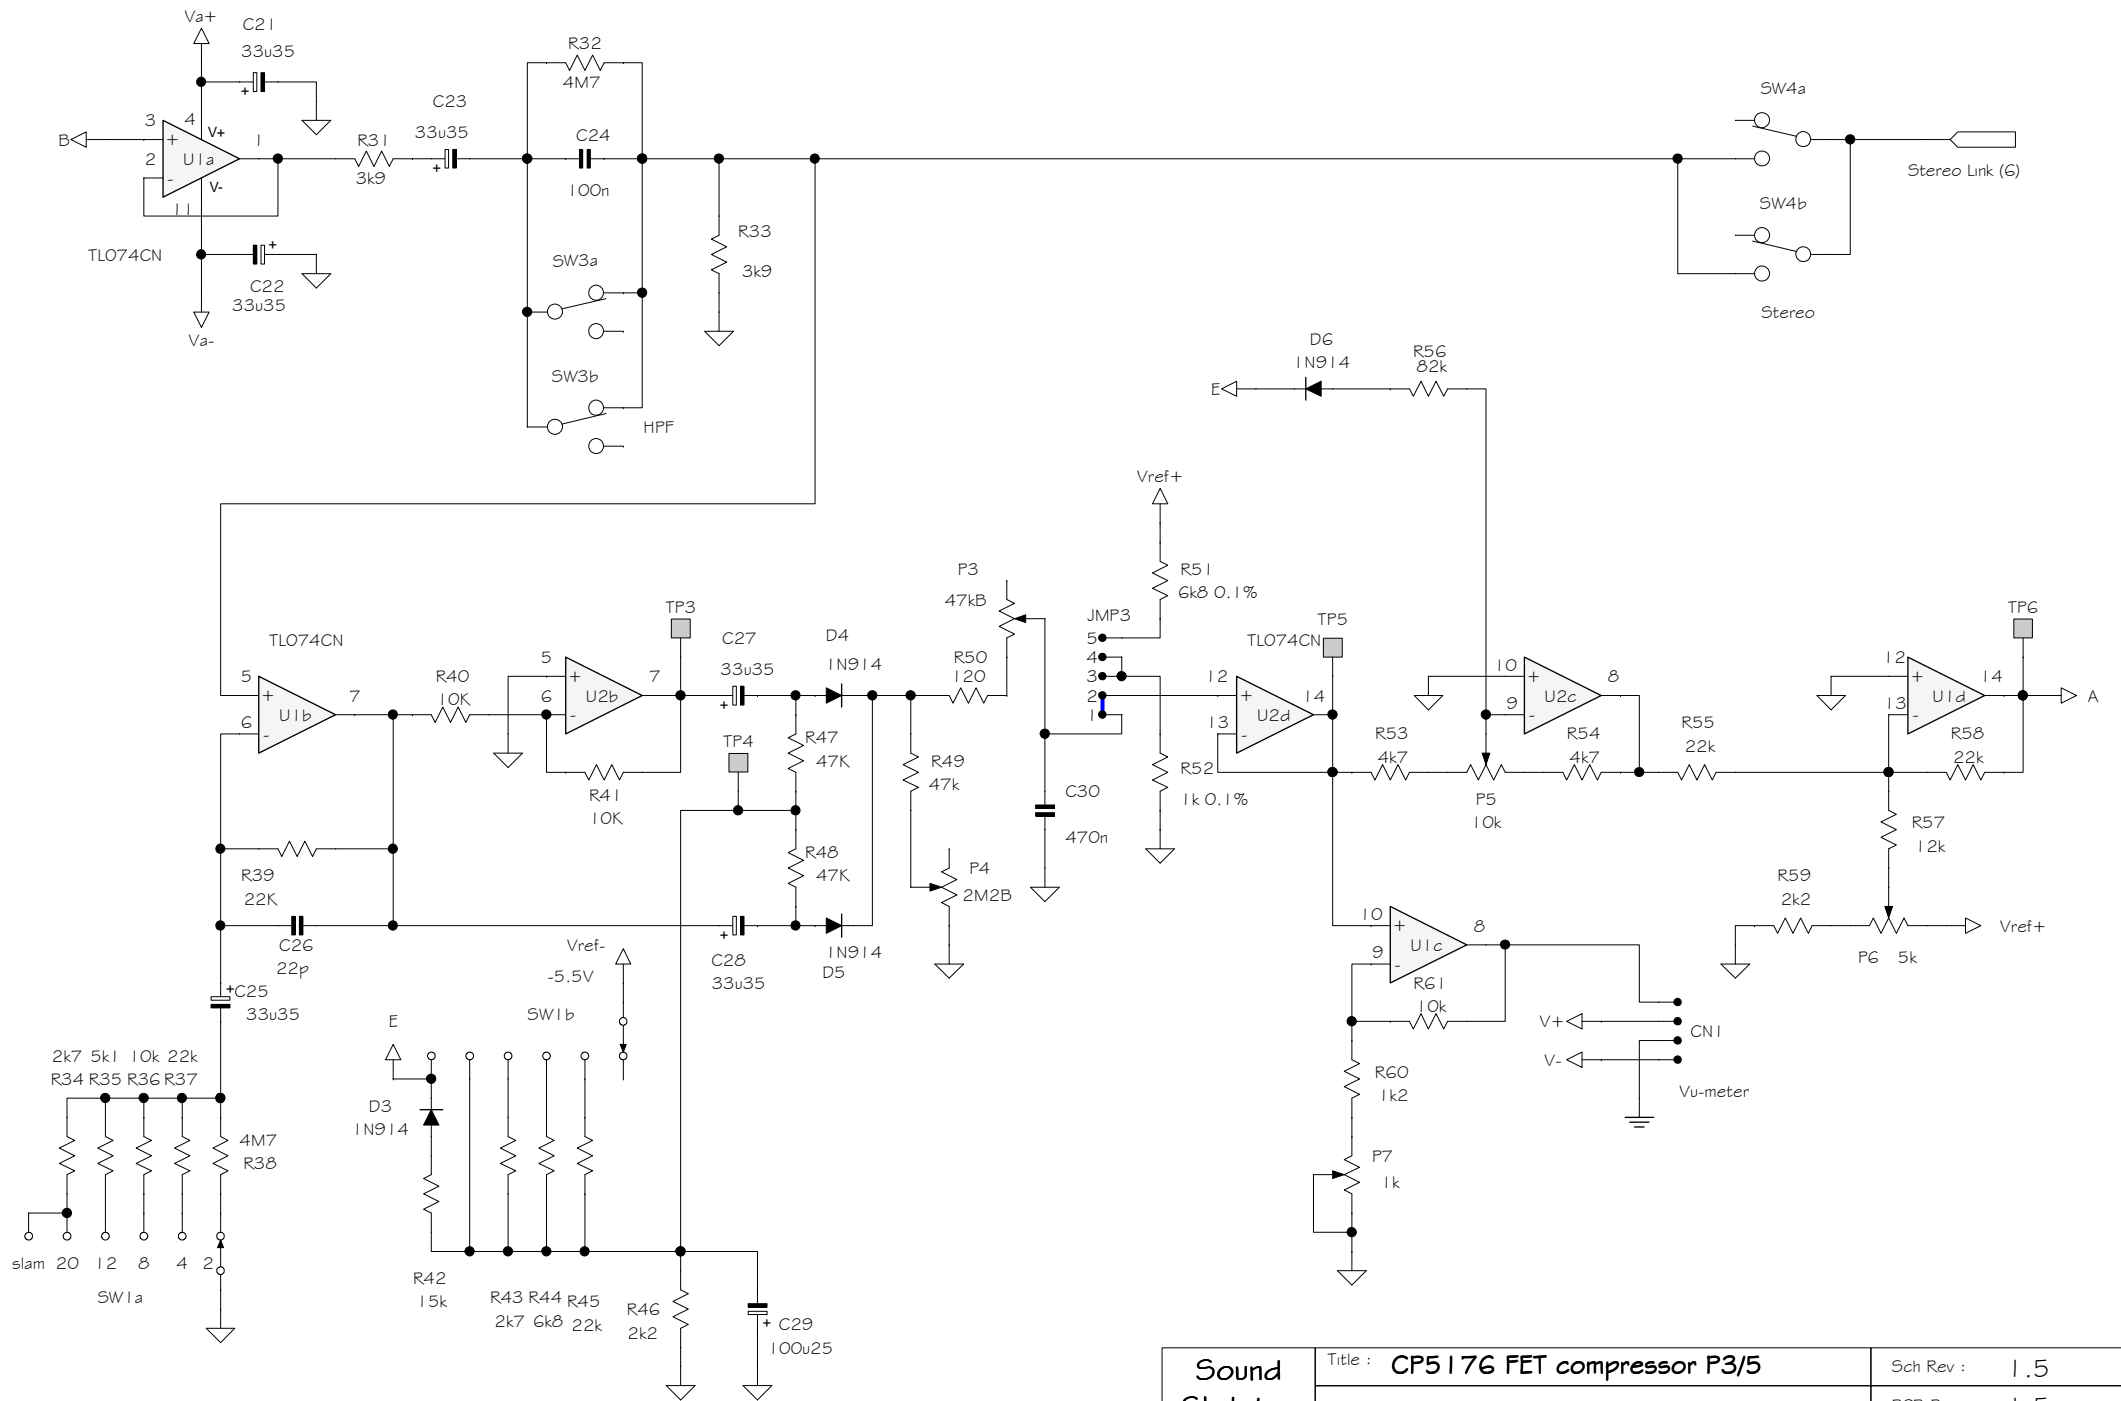

Sound Skulptor	Title : CP5176 FET compressor P2/5	Sch Rev : 1.5
	www.soundskulptor.com Copyright ©2013 to Today SoundSkulptor	PCB Rev : 1.5
		Last modified 03/12/13

Sound Skulptor	Title : CP5176 FET compressor P3/5	Sch Rev : 1.5
	www.soundskulptor.com Copyright ©2013 to Today SoundSkulptor	PCB Rev : 1.5
		Last modified : 03/12/13

Sound Skulptor	Title : CP5 176 FET compressor P4/5	Sch Rev : 1.5
	www.soundskulptor.com Copyright ©2013 to Today SoundSkulptor	PCB Rev : 1.4
		Last modified 03/12/13

Sound Skulptor	Title: GRM-16 Gain Reduction meter	Sch Rev : 1.1
	www.soundskulptor.com	PCB Rev : 1.3
	Copyright ©2013 to Today SoundSkulptor	Last modified : 12/04/13