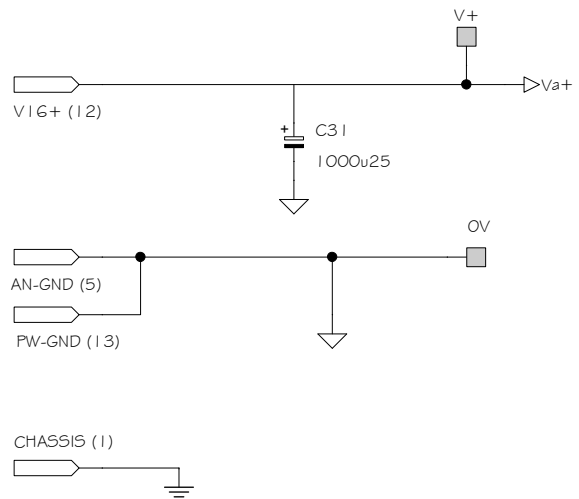

Sound Skulptor	Title : CP5176 FET compressor P2/5	Sch Rev : 1.5
	www.soundskulptor.com Copyright ©2013 to Today SoundSkulptor	PCB Rev : 1.5
		Last modified 03/12/13

Sound Skulptor	Title : CP5176 FET compressor P3/5	Sch Rev : 1.5
	www.soundskulptor.com Copyright ©2013 to Today SoundSkulptor	PCB Rev : 1.5
		Last modified : 03/12/13

Sound Skulptor	Title : CP5 176 FET compressor P4/5	Sch Rev : 1.5
	www.soundskulptor.com Copyright ©2013 to Today SoundSkulptor	PCB Rev : 1.4
		Last modified 03/12/13

Sound Skulptor	Title: GRM-16 Gain Reduction meter	Sch Rev : 1.1
	www.soundskulptor.com	PCB Rev : 1.3
	Copyright ©2013 to Today SoundSkulptor	Last modified : 12/04/13