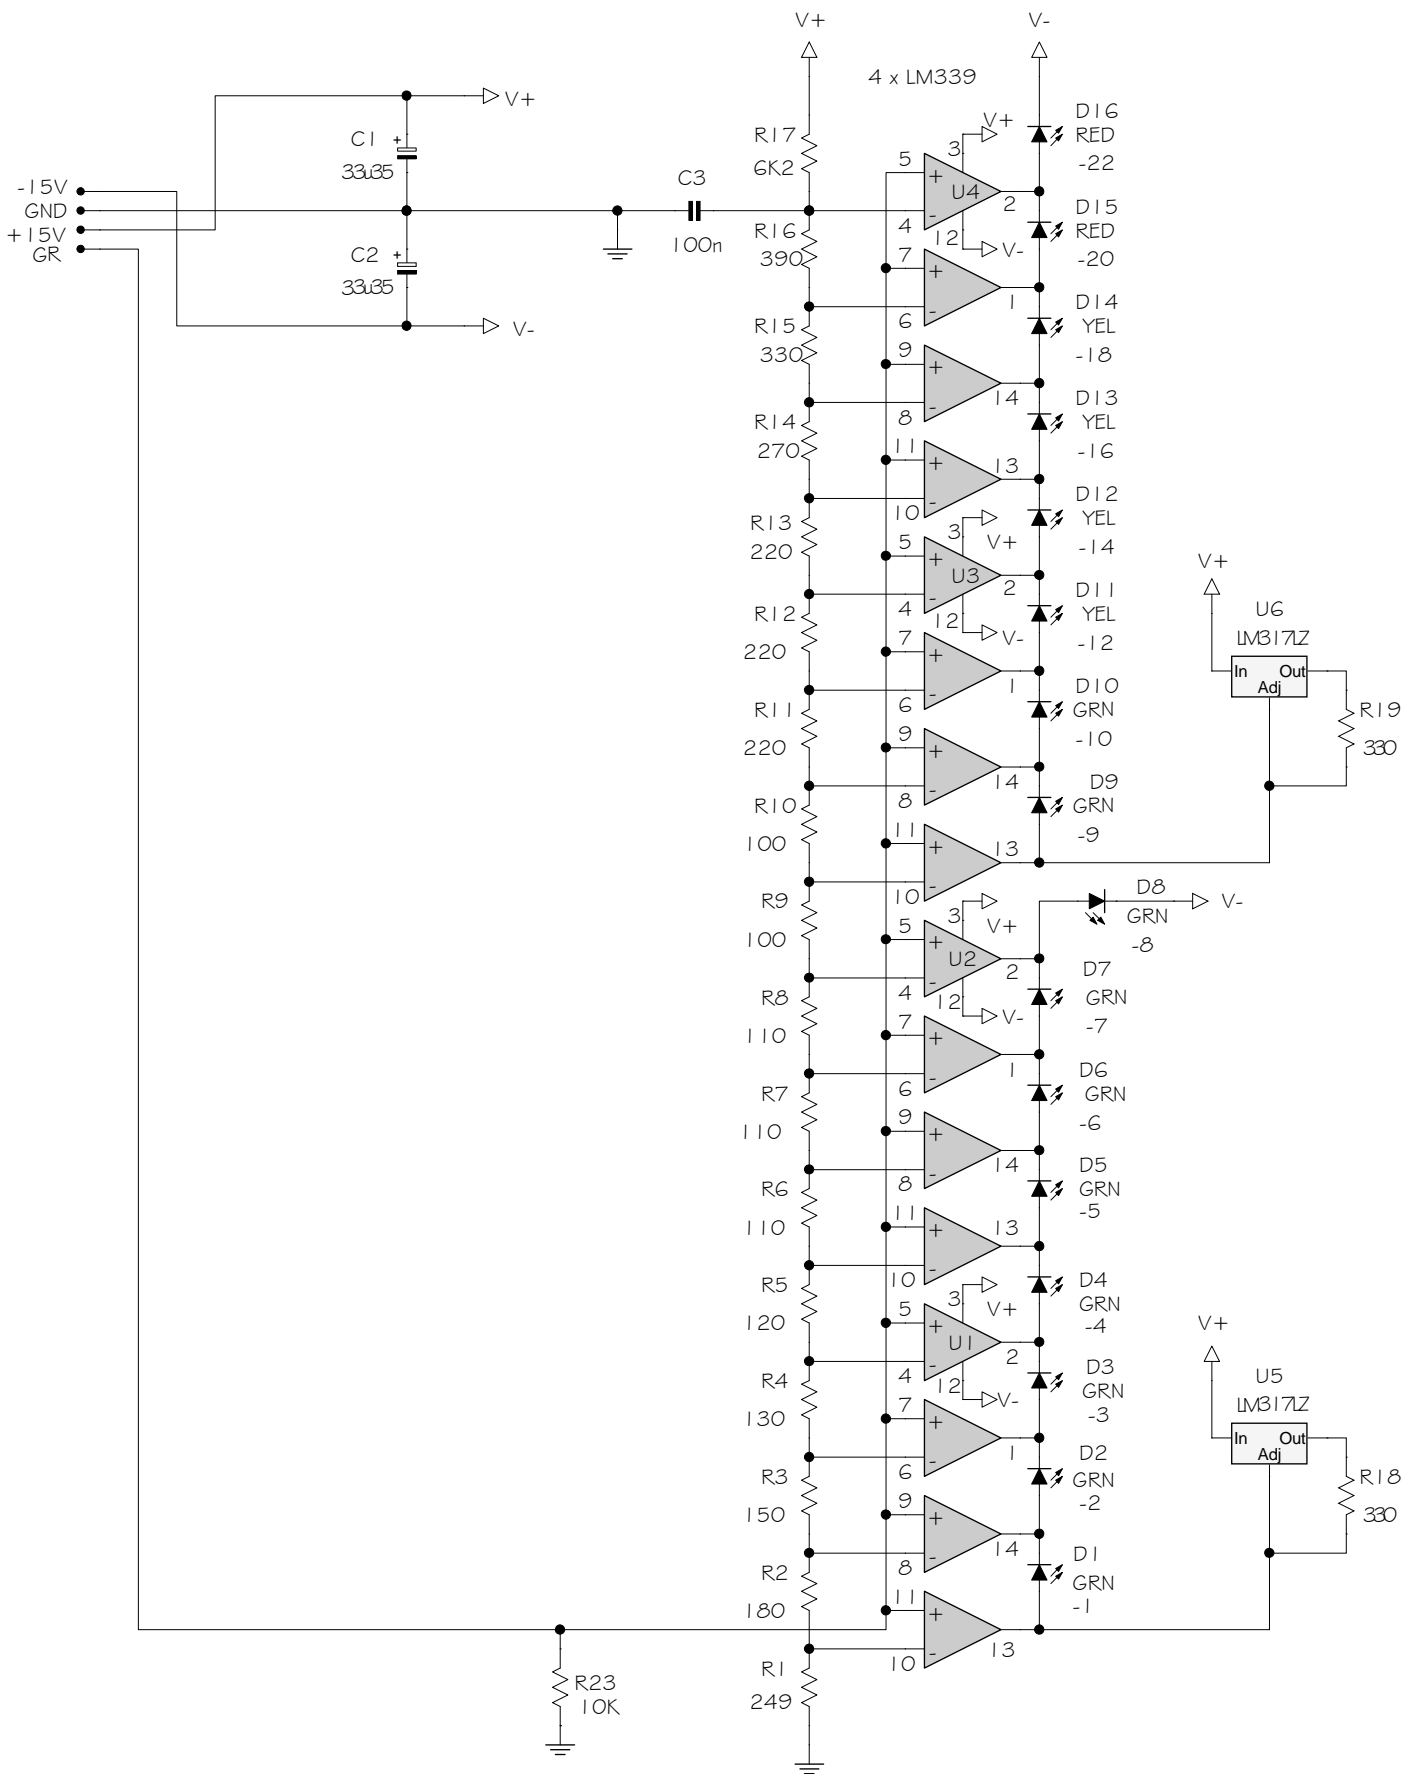

Sound Skulptor	Title : CP5176 FET compressor P2/5	Sch Rev : 1.5
	www.soundskulptor.com Copyright ©2013 to Today SoundSkulptor	PCB Rev : 1.5
		Last modified 03/12/13

Sound Skulptor	Title : CP5176 FET compressor P3/5	Sch Rev : 1.5
	www.soundskulptor.com Copyright ©2013 to Today SoundSkulptor	PCB Rev : 1.5
		Last modified : 03/12/13

Sound Skulptor	Title : CP5 176 FET compressor P4/5	Sch Rev : 1.5
	www.soundskulptor.com Copyright ©2013 to Today SoundSkulptor	PCB Rev : 1.4
		Last modified 03/12/13

Sound Skulptor	Title: GRM-16 Gain Reduction meter	Sch Rev : 1.1
	www.soundskulptor.com	PCB Rev : 1.3
	Copyright ©2013 to Today SoundSkulptor	Last modified : 12/04/13