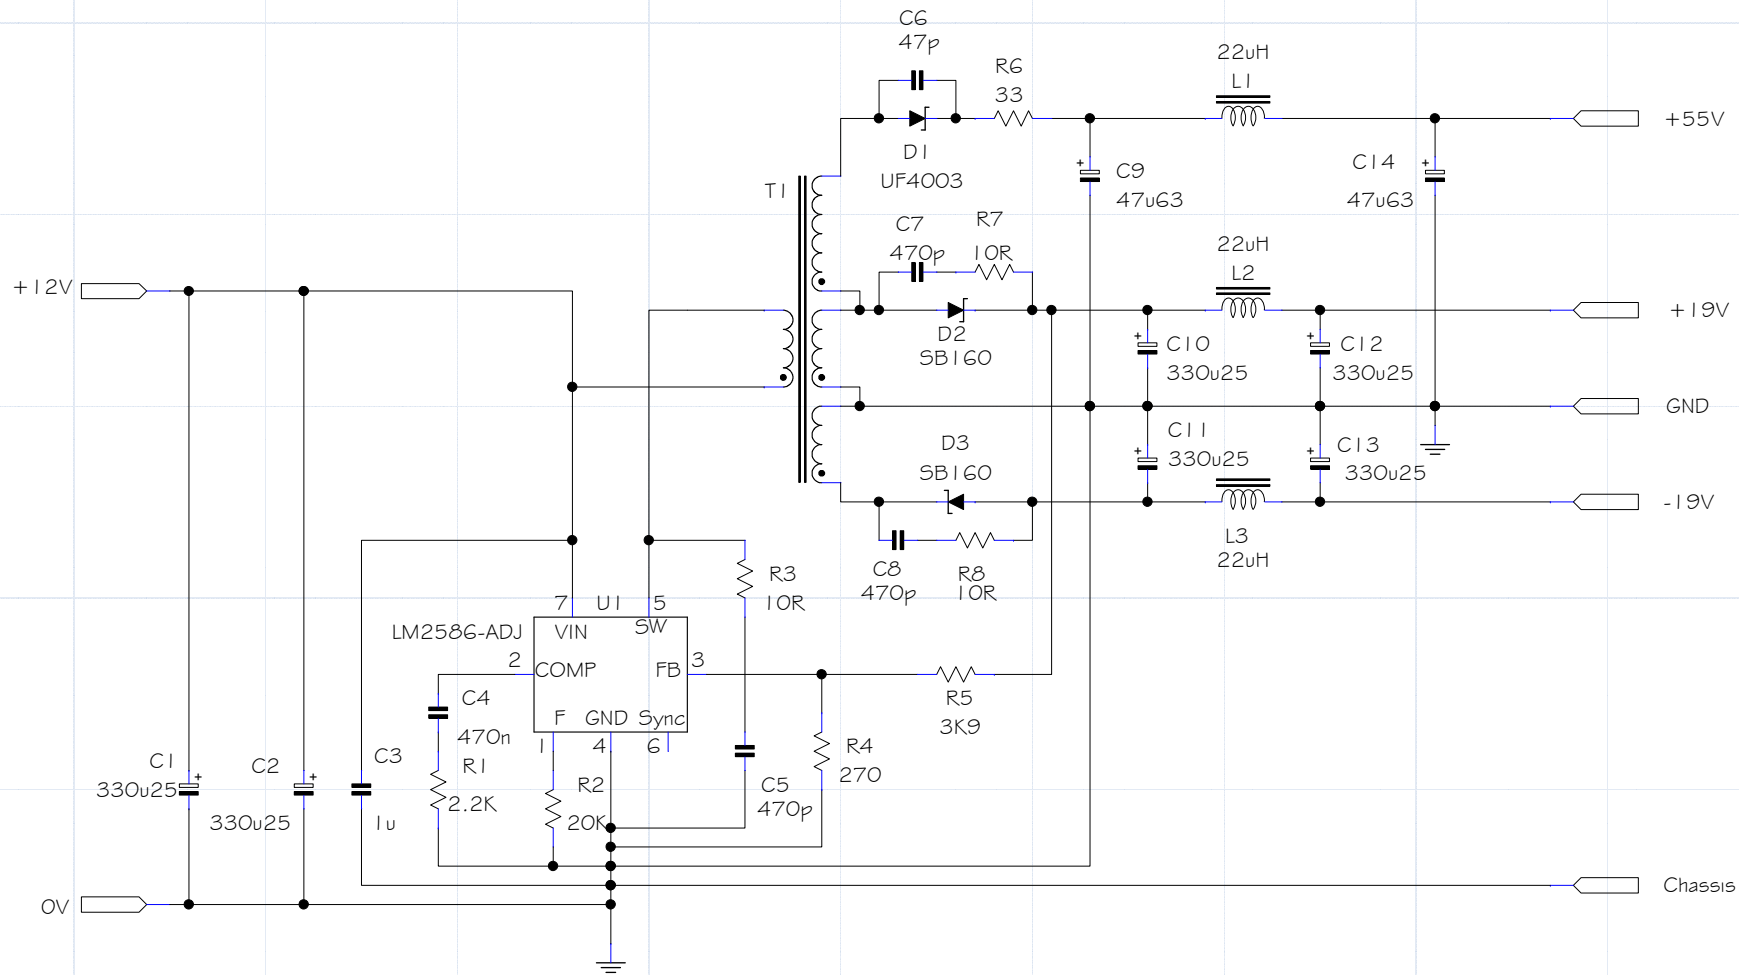

<b>Sound Skulptor</b>	<b>Title:</b> SK501 1-slot 500 Series host	Sch Rev : 1.3
	www.soundskulptor.com	PCB Rev : 1.3
	Copyright ©2013 to today SoundSkulptor	Last modified : 18/10/13

<b>Sound Skulptor</b>	Title: <b>Switcher-3</b>	Sch Rev : 1.3
	<a href="http://www.soundskulptor.com">www.soundskulptor.com</a> Copyright ©2013 to today SoundSkulptor	
	Last modified : 09/02/15	