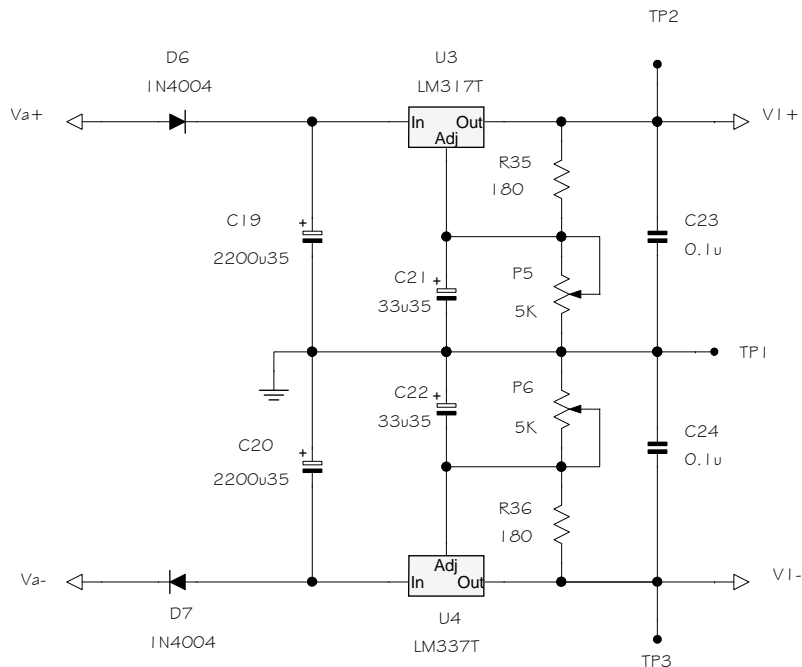

* C9 not connected with SK47

Sound Skulptor	Title :	MP12 micpre page 1/2	Sch Rev :	1.2
	www.soundskulptor.com		PCB Rev :	1.2
	Copyright ©2007 SoundSkulptor		Last modified :	28/09/07

Sound Skulptor	Title : MPI 2 micpre page 2/2	Sch Rev : 1.2
	www.soundskulptor.com Copyright ©2007 SoundSkulptor	PCB Rev : 1.2
		Last modified : 28/09/07