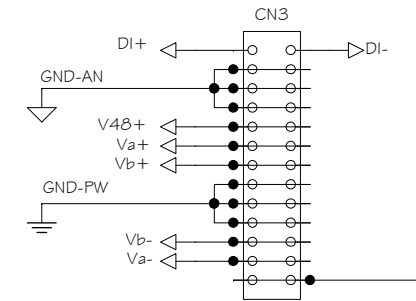

* C9 not connected with SK47

Sound Skulptor	Title :	MP12 micpre page 1/2	Sch Rev :	1.2
	www.soundskulptor.com		PCB Rev :	1.2
	Copyright ©2007 SoundSkulptor		Last modified :	28/09/07

Sound Skulptor	Title : MPI 2 micpre page 2/2	Sch Rev : 1.2
	www.soundskulptor.com Copyright ©2007 SoundSkulptor	PCB Rev : 1.2
		Last modified : 28/09/07