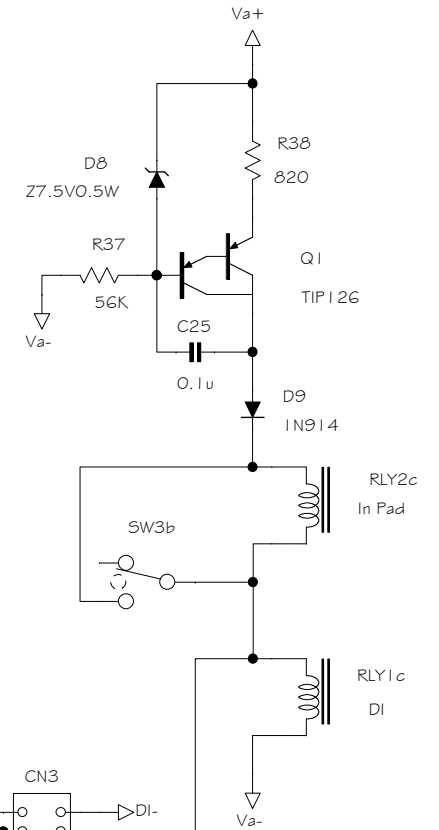

* C9 not connected with SK47

Sound Skulptor	Title :	MP12 micpre page 1/2	Sch Rev :	1.2
	www.soundskulptor.com		PCB Rev :	1.2
	Copyright ©2007 SoundSkulptor		Last modified :	28/09/07

Sound Skulptor	Title : MPI 2 micpre page 2/2	Sch Rev : 1.2
	www.soundskulptor.com Copyright ©2007 SoundSkulptor	PCB Rev : 1.2
		Last modified : 28/09/07