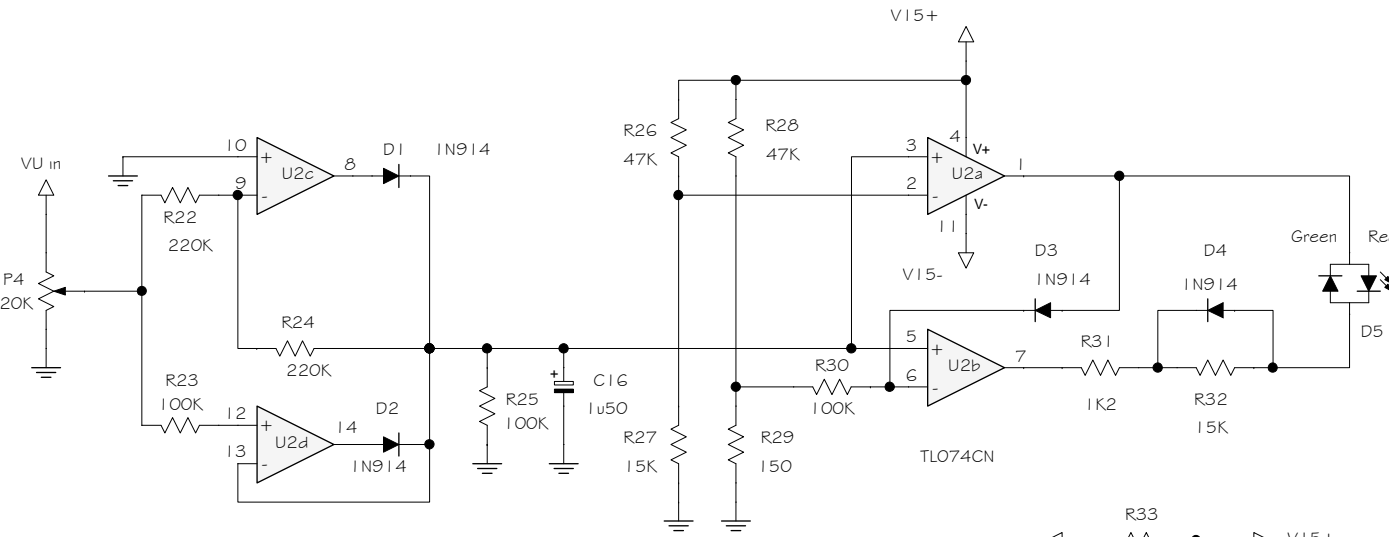

* C9 not connected with SK47

Sound Skulptor	Title :	MP12 micpre page 1/2	Sch Rev :	1.2
	www.soundskulptor.com		PCB Rev :	1.2
	Copyright ©2007 SoundSkulptor		Last modified :	28/09/07

Sound Skulptor	Title : MPI 2 micpre page 2/2	Sch Rev : 1.2
	www.soundskulptor.com Copyright ©2007 SoundSkulptor	PCB Rev : 1.2
		Last modified : 28/09/07