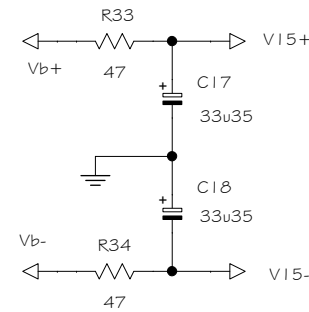

* C9 not connected with SK47

Sound Skulptor	Title :	MP12 micpre page 1/2	Sch Rev :	1.2
	www.soundskulptor.com		PCB Rev :	1.2
	Copyright ©2007 SoundSkulptor		Last modified :	28/09/07

Sound Skulptor	Title : MPI 2 micpre page 2/2	Sch Rev : 1.2
	www.soundskulptor.com Copyright ©2007 SoundSkulptor	PCB Rev : 1.2
		Last modified : 28/09/07